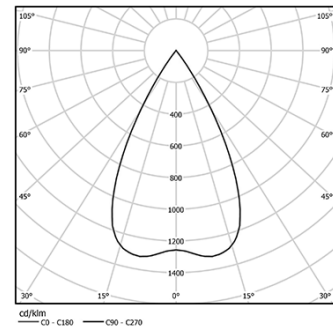

One Square Trimless

5,6W / 410lm / 2700K / DALI / Flood 56° /
54x54mm

63541

Design: O/M + Bartenbach GmbH

Ceiling-recessed luminaire with aluminium die-cast body and heat sink with electrostatic 100% polyester paint finish.

LED	2700K	Light Source	Luminaire
Power	5,6W		7W
Flux	460lm		410lm
Efficiency	82lm/W		59lm/W
LOR	-		89%
UGR	-		<19

Beam angle
Flood 56°

Application

Weight

mm

Finishes

- .01 White / RAL 9010
- .02 Black / RAL 9005