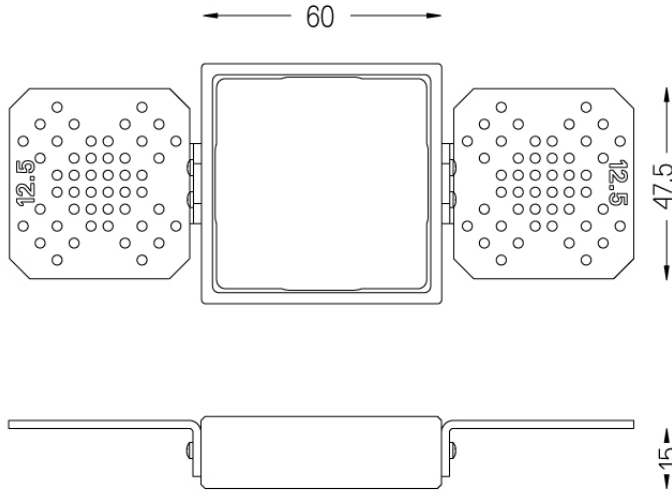

LED	2700K	Light Source	Luminaire
Power	5,6W		7W
Flux	460lm		410lm
Efficiency	82lm/W		59lm/W
LOR	-		89%
UGR	-		<19

Beam angle
Flood 56°

Application

Weight

mm

Finishes

- .01 White / RAL 9010
- .02 Black / RAL 9005

The cutout dimensions are for plasterboard ceilings. For other type of material please contact: support@om-light.com

Data according to regulations

2019/2020/EU supplemented by 2021/341 | 2019/2015/EU supplemented by 2021/340/EU Energy Consumption Labelling Ordinance. This product contains a light source of efficiency class G Model Identifier 4053560312H

One Square Trimless

Trimless accessory (12.5mm
ceilings)

59045

67x67

Trimless accessory One 60x60
For 12.5mm ceilings.

Weight
0,01Kg

Finishes
○ .01 White / RAL 9010

One Square Trimless

Trimless accessory (15mm
ceilings)

59046

67x67

Trimless accessory One 60x60
For 15mm ceilings.

Weight
0,01Kg

Finishes
○ .01 White / RAL 9010

One Square Trimless

Trimless accessory (25mm
ceilings)