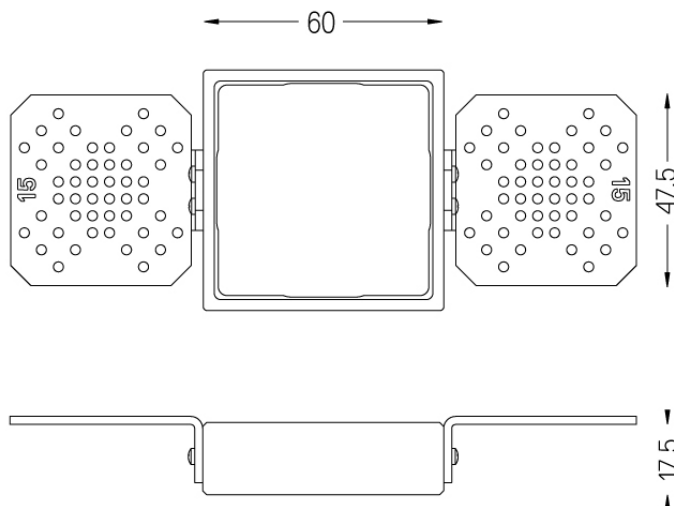

The cutout dimensions are for plasterboard ceilings. For other type of material please contact: support@om-light.com

Data according to regulations

2019/2020/EU supplemented by 2021/341 | 2019/2015/EU supplemented by 2021/340/EU Energy Consumption Labelling Ordinance. This product contains a light source of efficiency class G Model Identifier 4053560312H

One Square Trimless

Trimless accessory (12.5mm
ceilings)

59045

67x67

Trimless accessory One 60x60
For 12.5mm ceilings.

Weight
0,01Kg

Finishes
○ .01 White / RAL 9010

One Square Trimless

Trimless accessory (15mm
ceilings)

59046

67x67

Trimless accessory One 60x60
For 15mm ceilings.

Weight
0,01Kg

Finishes
○ .01 White / RAL 9010

One Square Trimless

Trimless accessory (25mm
ceilings)

59047

67x67

Trimless accessory One 60x60
For 25mm ceilings.

Weight
0,01Kg

Finishes
○ .01 White / RAL 9010