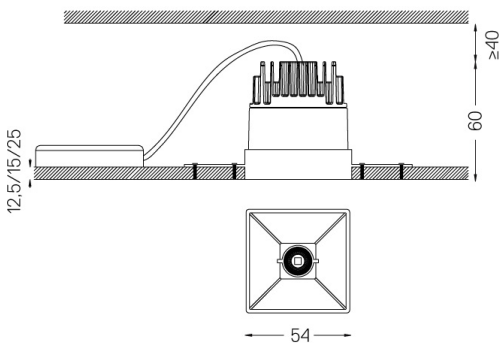

LED	2700K	Light Source	Luminaire
Power	5,6W		7W
Flux	460lm		410lm
Efficiency	82lm/W		59lm/W
LOR	-		89%
UGR	-		<19

Beam angle
Flood 56°

Application

Weight

mm

Finishes

- .01 White / RAL 9010
- .02 Black / RAL 9005

Mandatory

- 59045** Trimless accessory (12.5mm ceilings)
155x18mm
- 59046** Trimless accessory (15mm ceilings)
155x20mm
- 59047** Trimless accessory (25mm ceilings)
155x30mm

For the specific supply of "DALI 2" drivers, please contact:
support@om-light.com

The cutout dimensions are for plasterboard ceilings. For other type of material please contact: support@om-light.com

Data according to regulations

2019/2020/EU supplemented by 2021/341 | 2019/2015/EU supplemented by 2021/340/EU Energy Consumption Labelling Ordinance. This product contains a light source of efficiency class G Model Identifier 4053560312H