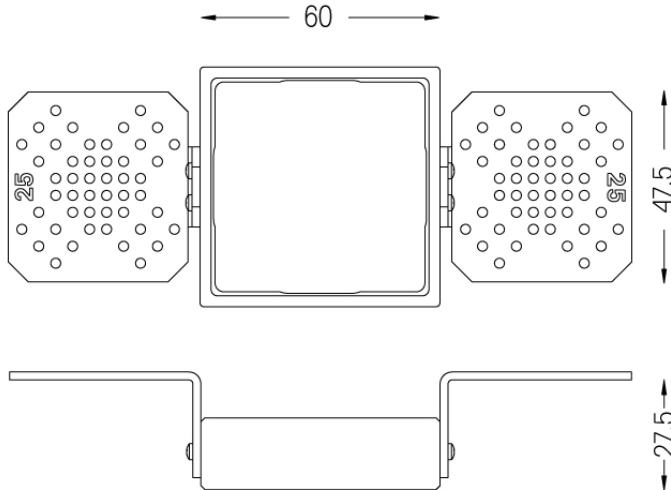

The cutout dimensions are for plasterboard ceilings. For other type of material please contact: support@om-light.com

Data according to regulations

2019/2020/EU supplemented by 2021/341 | 2019/2015/EU supplemented by 2021/340/EU Energy Consumption Labelling Ordinance. This product contains a light source of efficiency class G Model Identifier 4053560312H

## One Square Trimless

Trimless accessory (12.5mm  
ceilings)

59045

67x67

Trimless accessory One 60x60  
For 12.5mm ceilings.

Weight  
0,01Kg

Finishes  
○ .01 White / RAL 9010

## One Square Trimless

Trimless accessory (15mm  
ceilings)

59046

67x67

Trimless accessory One 60x60  
For 15mm ceilings.

Weight  
0,01Kg

Finishes  
○ .01 White / RAL 9010

## One Square Trimless

Trimless accessory (25mm  
ceilings)

59047

67x67

Trimless accessory One 60x60  
For 25mm ceilings.

Weight  
0,01Kg

Finishes  
○ .01 White / RAL 9010