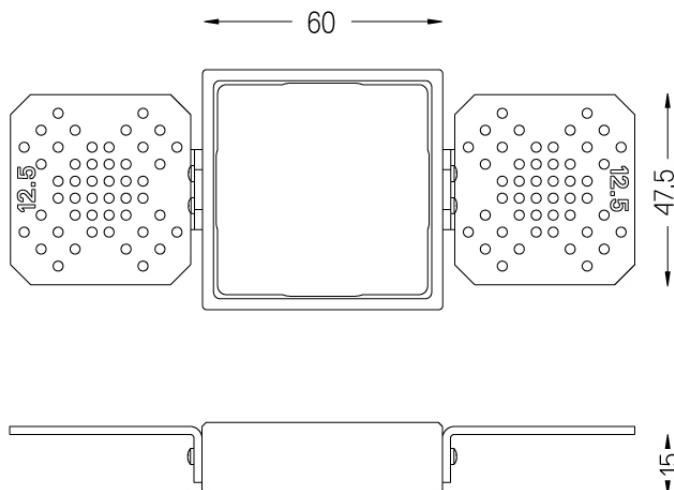

LED	2700K	Light Source	Luminaire
Power	5,6W		7W
Flux	460lm		350lm
Efficiency	82lm/W		50lm/W
LOR	-		76%
UGR	-		<10

Beam angle  
Medium 40°

Application

Weight

mm

Finishes

- .01 White / RAL 9010
- .02 Black / RAL 9005

The cutout dimensions are for plasterboard ceilings. For other type of material please contact: support@om-light.com

Data according to regulations

2019/2020/EU supplemented by 2021/341 | 2019/2015/EU supplemented by 2021/340/EU Energy Consumption Labelling Ordinance. This product contains a light source of efficiency class G Model Identifier 4053560312H

## One Square Trimless

Trimless accessory (12.5mm  
ceilings)

59045

67x67

Trimless accessory One 60x60  
For 12.5mm ceilings.

Weight  
0,01Kg

Finishes  
○ .01 White / RAL 9010

## One Square Trimless

Trimless accessory (15mm  
ceilings)

59046

67x67

Trimless accessory One 60x60  
For 15mm ceilings.

Weight  
0,01Kg

Finishes  
○ .01 White / RAL 9010