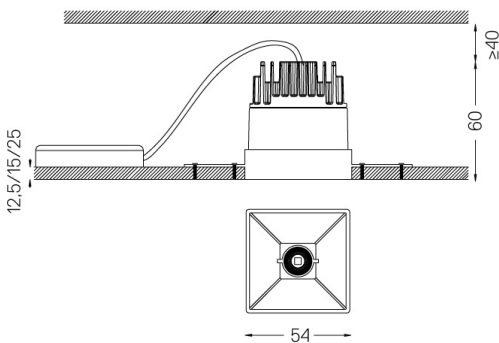

LED	2700K	Light Source	Luminaire
Power	5,6W		7W
Flux	460lm		350lm
Efficiency	82lm/W		50lm/W
LOR	-		76%
UGR	-		<10

Beam angle  
Medium 40°

Application

Weight

mm

Finishes

- .01 White / RAL 9010
- .02 Black / RAL 9005

Mandatory

- 59045** Trimless accessory (12.5mm ceilings)  
155x18mm
- 59046** Trimless accessory (15mm ceilings)  
155x20mm
- 59047** Trimless accessory (25mm ceilings)  
155x30mm

For the specific supply of "DALI 2" drivers, please contact:  
support@om-light.com

The cutout dimensions are for plasterboard ceilings. For other type of material please contact: support@om-light.com

Data according to regulations

2019/2020/EU supplemented by 2021/341 | 2019/2015/EU supplemented by 2021/340/EU Energy Consumption Labelling Ordinance. This product contains a light source of efficiency class G Model Identifier 4053560312H