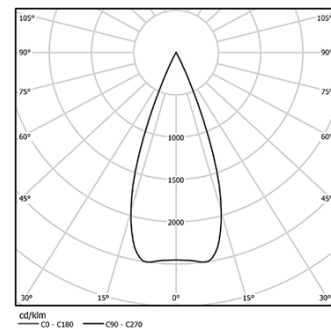

5,6W / 350lm / 2700K / DALI / Medium 40° /  
54x54mm

63540

Design: O/M + Bartenbach GmbH

Ceiling-recessed luminaire with aluminium die-cast body and heat sink with electrostatic 100% polyester paint finish.

LED	2700K	Light Source	Luminaire
Power	5,6W		7W
Flux	460lm		350lm
Efficiency	82lm/W		50lm/W
LOR	-		76%
UGR	-		<10

Beam angle  
Medium 40°

Application

Weight

mm

Finishes

- .01 White / RAL 9010
- .02 Black / RAL 9005