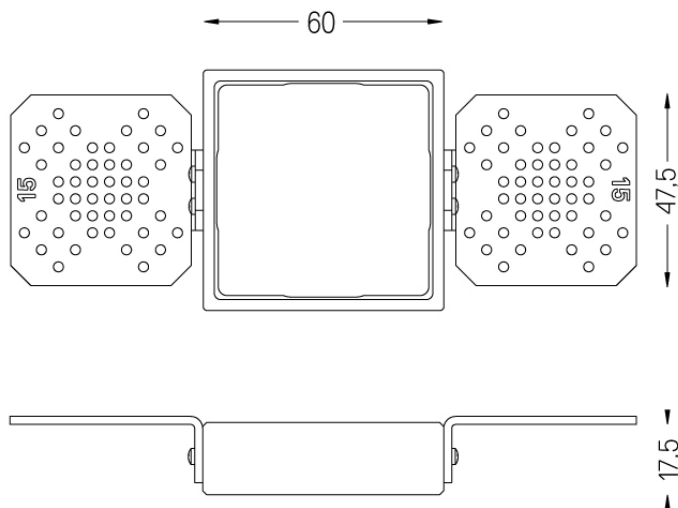

The cutout dimensions are for plasterboard ceilings. For other type of material please contact: support@om-light.com

Data according to regulations

2019/2020/EU supplemented by 2021/341 | 2019/2015/EU supplemented by 2021/340/EU Energy Consumption Labelling Ordinance. This product contains a light source of efficiency class G Model Identifier 4053560312H

## One Square Trimless

Trimless accessory (12.5mm  
ceilings)

59045

67x67

Trimless accessory One 60x60  
For 12.5mm ceilings.

Weight  
0,01Kg

Finishes  
○ .01 White / RAL 9010

## One Square Trimless

Trimless accessory (15mm  
ceilings)

59046

67x67

Trimless accessory One 60x60  
For 15mm ceilings.

Weight  
0,01Kg

Finishes  
○ .01 White / RAL 9010

## One Square Trimless

Trimless accessory (25mm  
ceilings)

59047

67x67

Trimless accessory One 60x60  
For 25mm ceilings.

Weight  
0,01Kg

Finishes  
○ .01 White / RAL 9010