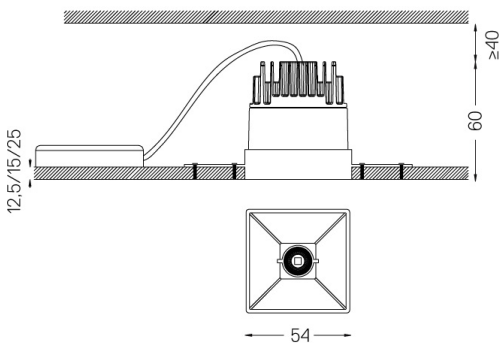

One Square Trimless

5,6W / 350lm / 2700K / DALI / Medium 40° /
54x54mm

63540

Design: O/M + Bartenbach GmbH

Ceiling-recessed luminaire with aluminium die-cast body and heat sink with electrostatic 100% polyester paint finish.

LED	2700K	Light Source	Luminaire
Power	5,6W		7W
Flux	460lm		350lm
Efficiency	82lm/W		50lm/W
LOR	-		76%
UGR	-		<10

Beam angle
Medium 40°

Application

Weight

mm

Finishes

- .01 White / RAL 9010
- .02 Black / RAL 9005

Mandatory

- 59045** Trimless accessory (12.5mm ceilings)
155x18mm
- 59046** Trimless accessory (15mm ceilings)
155x20mm
- 59047** Trimless accessory (25mm ceilings)
155x30mm

For the specific supply of "DALI 2" drivers, please contact:
support@om-light.com

The cutout dimensions are for plasterboard ceilings. For other type of material please contact: support@om-light.com

Data according to regulations

2019/2020/EU supplemented by 2021/341 | 2019/2015/EU supplemented by 2021/340/EU Energy Consumption Labelling Ordinance. This product contains a light source of efficiency class G Model Identifier 4053560312H