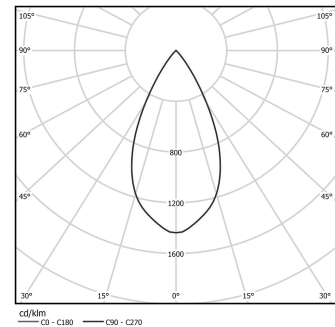

Beam angle
Flood 52°

Application

Weight
0,3Kg

26x294

Finishes

- .01 White / RAL 9010
- .02 Black / RAL 9005

The cutout dimensions are for plasterboard ceilings. For other type of material please contact: support@om-light.com