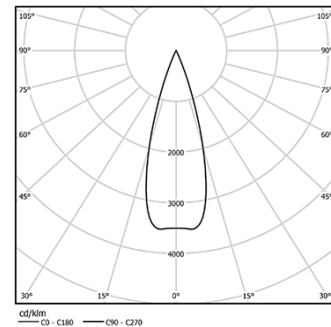

Special springs available on request.

LED CRI>90 / >50.000h, L80/B10 / 2-step MacAdam

Power supply included.

IP20 | 230Vac | 50/60Hz

LED	3000K	Light Source	Luminaire
Power		3,4W	4,4W
Flux		323lm	235lm
Efficiency		95lm/W	54lm/W
LOR		-	73%
UGR		-	<10

Beam angle  
Medium 31°

Application

Weight  
0,22Kg

26x144

Finishes

- .01 White / RAL 9010
- .02 Black / RAL 9005

The cutout dimensions are for plasterboard ceilings. For other type of material please contact: support@om-light.com