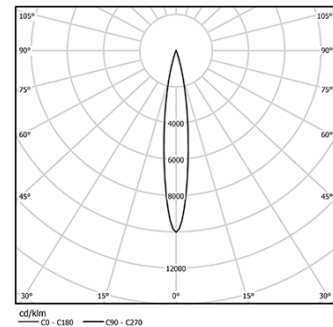

4,5W / 300lm / 3000K / DALI / Spot 15° / ø85mm

63288

Design: O/M + Bartenbach GmbH

Track-mounted spotlight with die-cast aluminium body with electrostatic 100% polyester paint finish. Spot-lens with individual complex surface rips to provide a focal light and an extremely narrow beam. Orientable by 90° horizontal rotation and 330° vertical rotation. Driver included.

LED CRI>90 / >50.000h, L80/B10  
2-step MacAdam / Driver included.  
IP20 | 230Vac | 50/60Hz

LED 3000K	Light Source	Luminaire
Power	4,5W	5,8W
Flux	520lm	300lm
Efficiency	116lm/W	52lm/W
LOR	-	58%
Operating Condition	-	230Vac

Beam angle  
Spot 15°

Application

Weight  
0,64Kg

mm

Finishes

- .01 White / RAL 9010
- .02 Black / RAL 9005

Data according to regulations

2019/2020/EU supplemented by 2021/341 | 2019/2015/EU supplemented by 2021/340/EU Energy Consumption Labelling Ordinance. This product contains a light source of efficiency class F  
Model Identifier 2053560257L