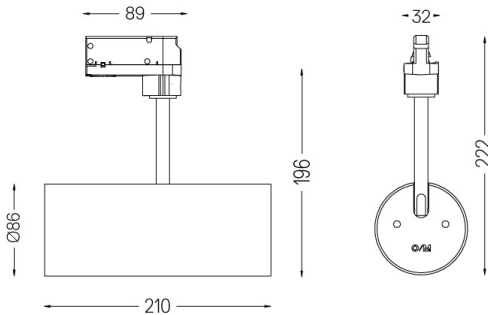

4,5W / 300lm / 3000K / DALI / Spot 15° / ø85mm

63288

Design: O/M + Bartenbach GmbH

Track-mounted spotlight with die-cast aluminium body with electrostatic 100% polyester paint finish. Spot-lens with individual complex surface rips to provide a focal light and an extremely narrow beam. Orientable by 90° horizontal rotation and 330° vertical rotation. Driver included.

Beam angle  
Spot 15°

Application

Weight  
0,64Kg

mm

Finishes

- .01 White / RAL 9010
- .02 Black / RAL 9005

Data according to regulations

2019/2020/EU supplemented by 2021/341 | 2019/2015/EU supplemented by 2021/340/EU Energy Consumption Labelling Ordinance. This product contains a light source of efficiency class F  
Model Identifier 2053560257L