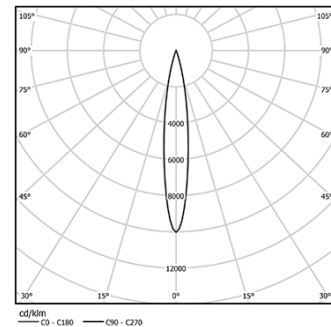

9,8W / 600lm / 3000K / On/Off / Spot 15° / ø85mm

63287

Design: O/M + Bartenbach GmbH

Track-mounted spotlight with die-cast aluminium body with electrostatic 100% polyester paint finish. Spot-lens with individual complex surface rips to provide a focal light and an extremely narrow beam. Orientable by 90° horizontal rotation and 330° vertical rotation. Driver included.

Beam angle  
Spot 15°

Application

Weight  
0,64Kg

mm

Finishes

- .01 White / RAL 9010
- .02 Black / RAL 9005

Data according to regulations

2019/2020/EU supplemented by 2021/341 | 2019/2015/EU supplemented by 2021/340/EU Energy Consumption Labelling Ordinance. This product contains a light source of efficiency class F Model Identifier 2053560257H