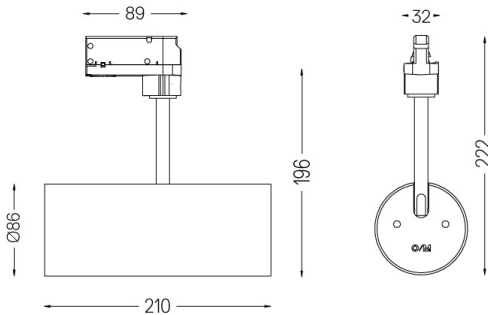

9,8W / 600lm / 3000K / On/Off / Spot 15° / ø85mm

63287

Design: O/M + Bartenbach GmbH

Track-mounted spotlight with die-cast aluminium body with electrostatic 100% polyester paint finish. Spot-lens with individual complex surface rips to provide a focal light and an extremely narrow beam. Orientable by 90° horizontal rotation and 330° vertical rotation. Driver included.

Beam angle  
Spot 15°

Application

Weight  
0,64Kg

mm

Finishes

- .01 White / RAL 9010
- .02 Black / RAL 9005

Data according to regulations

2019/2020/EU supplemented by 2021/341 | 2019/2015/EU supplemented by 2021/340/EU Energy Consumption Labelling Ordinance. This product contains a light source of efficiency class F Model Identifier 2053560257H