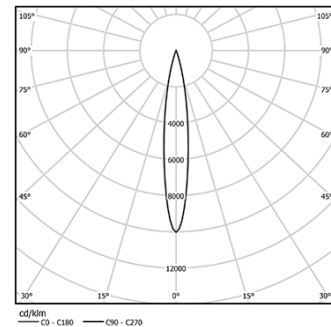

4,5W / 300lm / 3000K / On/Off / Spot 15° / ø85mm

63286

Design: O/M + Bartenbach GmbH

Track-mounted spotlight with die-cast aluminium body with electrostatic 100% polyester paint finish. Spot-lens with individual complex surface rips to provide a focal light and an extremely narrow beam. Orientable by 90° horizontal rotation and 330° vertical rotation. Driver included.

Beam angle
Spot 15°

Application

Weight
0,64Kg

Finishes

- .01 White / RAL 9010
- .02 Black / RAL 9005

Data according to regulations

2019/2020/EU supplemented by 2021/341 | 2019/2015/EU supplemented by 2021/340/EU Energy Consumption Labelling Ordinance. This product contains a light source of efficiency class F Model Identifier 2053560257L