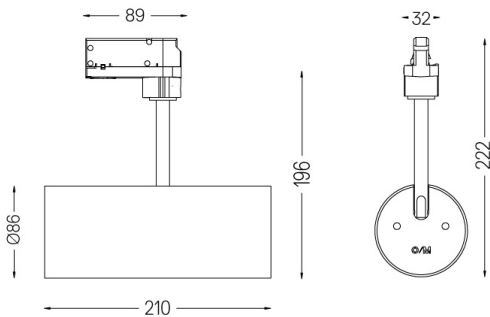

4,5W / 300lm / 3000K / On/Off / Spot 15° / ø85mm

63286

Design: O/M + Bartenbach GmbH

Track-mounted spotlight with die-cast aluminium body with electrostatic 100% polyester paint finish. Spot-lens with individual complex surface rips to provide a focal light and an extremely narrow beam. Orientable by 90° horizontal rotation and 330° vertical rotation. Driver included.

Beam angle
Spot 15°

Application

Weight
0,64Kg

Finishes

- .01 White / RAL 9010
- .02 Black / RAL 9005

Data according to regulations

2019/2020/EU supplemented by 2021/341 | 2019/2015/EU supplemented by 2021/340/EU Energy Consumption Labelling Ordinance. This product contains a light source of efficiency class F Model Identifier 2053560257L