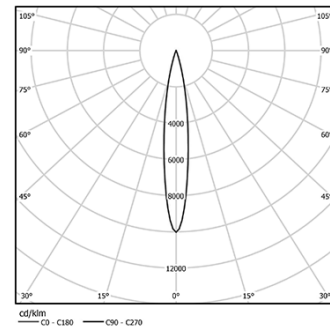

4,5W / 280lm / 2700K / DALI / Spot 15° / ø85mm

63284

Design: O/M + Bartenbach GmbH

Track-mounted spotlight with die-cast aluminium body with electrostatic 100% polyester paint finish. Spot-lens with individual complex surface rips to provide a focal light and an extremely narrow beam. Orientable by 90° horizontal rotation and 330° vertical rotation. Driver included.

Beam angle  
Spot 15°

Application

Weight  
0,64Kg

mm

Finishes

- .01 White / RAL 9010
- .02 Black / RAL 9005

Data according to regulations

2019/2020/EU supplemented by 2021/341 | 2019/2015/EU supplemented by 2021/340/EU Energy Consumption Labelling Ordinance. This product contains a light source of efficiency class F  
Model Identifier 2053560245L