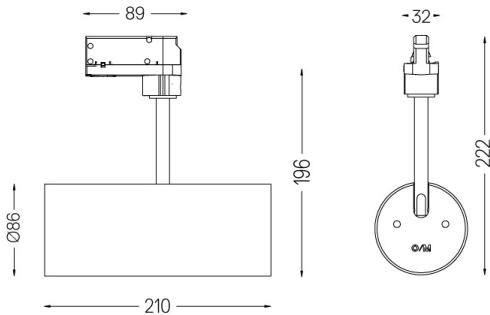

4,5W / 280lm / 2700K / DALI / Spot 15° / ø85mm

63284

Design: O/M + Bartenbach GmbH

Track-mounted spotlight with die-cast aluminium body with electrostatic 100% polyester paint finish. Spot-lens with individual complex surface rips to provide a focal light and an extremely narrow beam. Orientable by 90° horizontal rotation and 330° vertical rotation. Driver included.

Beam angle  
Spot 15°

Application

Weight  
0,64Kg

mm

Finishes

- .01 White / RAL 9010
- .02 Black / RAL 9005

Data according to regulations

2019/2020/EU supplemented by 2021/341 | 2019/2015/EU supplemented by 2021/340/EU Energy Consumption Labelling Ordinance. This product contains a light source of efficiency class F  
Model Identifier 2053560245L