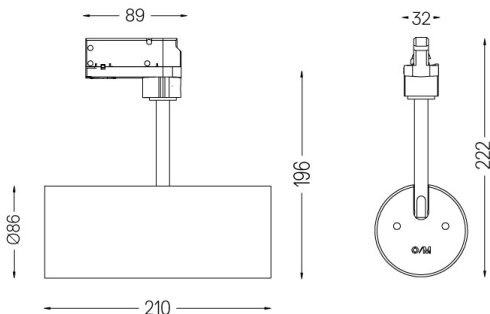

4,5W / 280lm / 2700K / On/Off / Spot 15° / ø85mm

63282

Design: O/M + Bartenbach GmbH

Track-mounted spotlight with die-cast aluminium body with electrostatic 100% polyester paint finish. Spot-lens with individual complex surface rips to provide a focal light and an extremely narrow beam. Orientable by 90° horizontal rotation and 330° vertical rotation. Driver included.

Beam angle
Spot 15°

Application

Weight
0,64Kg

Finishes

- .01 White / RAL 9010
- .02 Black / RAL 9005

Data according to regulations

2019/2020/EU supplemented by 2021/341 | 2019/2015/EU supplemented by 2021/340/EU Energy Consumption Labelling Ordinance. This product contains a light source of efficiency class F
Model Identifier 2053560245L