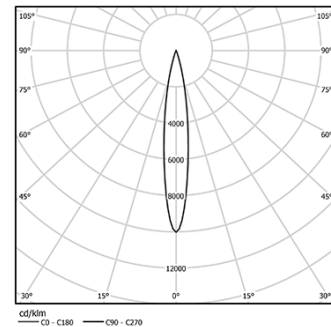

4,5W / 280lm / 2700K / On/Off / Spot 15° / ø85mm

63282

Design: O/M + Bartenbach GmbH

Track-mounted spotlight with die-cast aluminium body with electrostatic 100% polyester paint finish. Spot-lens with individual complex surface rips to provide a focal light and an extremely narrow beam. Orientable by 90° horizontal rotation and 330° vertical rotation. Driver included.

Beam angle
Spot 15°

Application

Weight
0,64Kg

Finishes

- .01 White / RAL 9010
- .02 Black / RAL 9005

Data according to regulations

2019/2020/EU supplemented by 2021/341 | 2019/2015/EU supplemented by 2021/340/EU Energy Consumption Labelling Ordinance. This product contains a light source of efficiency class F
Model Identifier 2053560245L