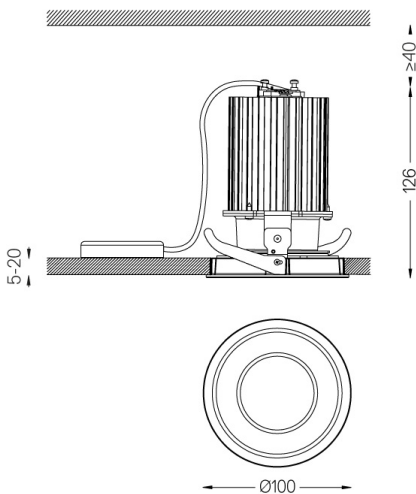

Beam Adjustable

19W / 1720lm / 3000K / On/Off / Flood 46° / ø100mm

63221

Design: O/M

Ceiling-recessed luminaire made of aluminium die-cast.

Adjustable version (orientable by 30° on the horizontal axis and 355° on the vertical axis).

Beam angle
Flood 46°

Application

Weight
0,5Kg

Ø95 (trim version)

Finishes

- .04 Matt White
- .05 Matt Black

Optional

- 59066** Flush accessory (12.5mm ceilings)
201x17mm
- 59067** Flush accessory (15mm ceilings)
201x19,5mm
- 59068** Flush accessory (25mm ceilings)
201x29,5mm

The cutout dimensions are for plasterboard ceilings. For other type of material please contact: support@om-light.com

Data according to regulations

2019/2020/EU supplemented by 2021/341 | 2019/2015/EU supplemented by 2021/340/EU Energy Consumption Labelling Ordinance. This product contains a light source of efficiency class E Model Identifier BXRC-30E2000-C-73