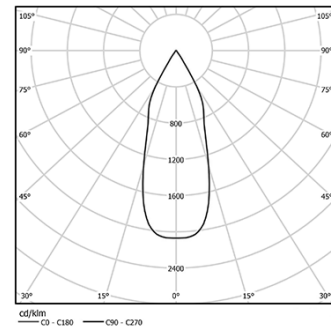

Beam Adjustable

19W / 1720lm / 3000K / On/Off / Flood 46° / ø100mm

63221

Design: O/M

Ceiling-recessed luminaire made of aluminium die-cast.

Adjustable version (orientable by 30° on the horizontal axis and 355° on the vertical axis).

Beam angle
Flood 46°

Application

Weight
0,5Kg

Ø95 (trim version)

Finishes

- .04 Matt White
- .05 Matt Black

Optional

- 59066** Flush accessory (12.5mm ceilings)
201x17mm
- 59067** Flush accessory (15mm ceilings)
201x19,5mm
- 59068** Flush accessory (25mm ceilings)
201x29,5mm

The cutout dimensions are for plasterboard ceilings. For other type of material please contact: support@om-light.com

Data according to regulations

2019/2020/EU supplemented by 2021/341 | 2019/2015/EU supplemented by 2021/340/EU Energy Consumption Labelling Ordinance. This product contains a light source of efficiency class E Model Identifier BXRC-30E2000-C-73