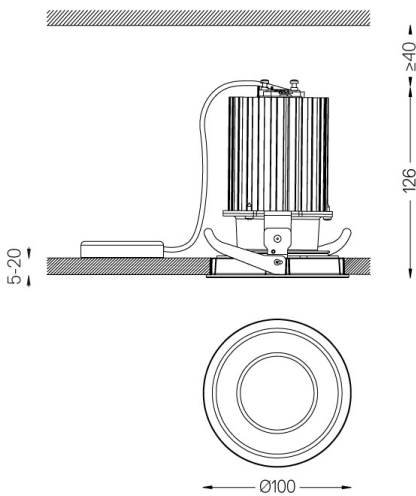

Beam Adjustable

19W / 1720lm / 3000K / On/Off / Flood 46° / ø100mm

63221

Design: O/M

Ceiling-recessed luminaire made of aluminium die-cast.

Adjustable version (orientable by 30° on the horizontal axis and 355° on the vertical axis).

Beam angle
Flood 46°

Application

Weight
0,5Kg

Ø95 (trim version)

Finishes

- .04 Matt White
- .05 Matt Black

Optional

- 59066** Flush accessory (12.5mm ceilings)
201x17mm
- 59067** Flush accessory (15mm ceilings)
201x19,5mm
- 59068** Flush accessory (25mm ceilings)
201x29,5mm

The cutout dimensions are for plasterboard ceilings. For other type of material please contact: support@om-light.com

Data according to regulations

2019/2020/EU supplemented by 2021/341 | 2019/2015/EU supplemented by 2021/340/EU Energy Consumption Labelling Ordinance. This product contains a light source of efficiency class E Model Identifier BXRC-30E2000-C-73