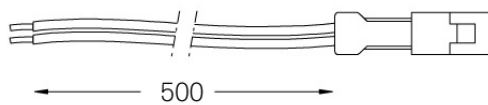

Optional

18107 Extension cable

2x0,35mm² (1m)

18108 Extension cable

2x0,35mm² (5m)

18831 Fitting accessories 45°

45x19,5x20mm

Limit Flat

Power cable

18105

Power cable for Limit.
Includes female connector at one
end.

Weight
0,0064Kg

Limit Flat

Power cable

18106

Power cable for Limit.
Includes female connector at one
end.