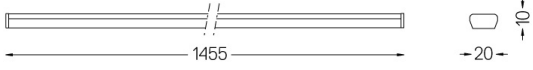

Maximum length of the sum of the modules: ≤4m.

LED CRI>80 / >50.000h, L80/B50 / 3-step MacAdam.
IP20 | 48Vdc

LED	3000K	Light Source	Luminaire
Power		34W	34W
Flux		3950lm	2210lm
Efficiency		116lm/W	65lm/W
LOR		-	56%
UGR		-	-

Beam angle
Diffuse

Application

Weight
0,44Kg

mm

Finishes

.25 Frost

Included

Fitting accessories 0°
34x19x7mm