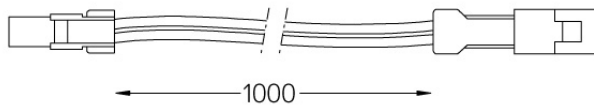

Weight
0,950Kg

Dimmer DALI

Weight
0,04Kg

Limit Flat

Extension cable

18107

Extension cable for Limit.
Optional
Includes male and female plug
connector

Weight
0,012Kg