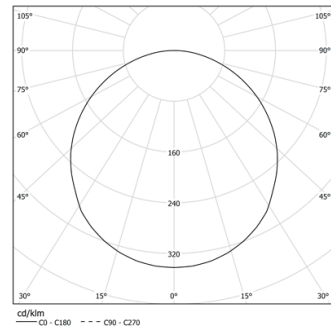

Maximum length of the sum of the modules: ≤4m.

LED CRI>80 / >50.000h, L80/B50 / 3-step MacAdam.
IP20 | 48Vdc

LED	3000K	Light Source	Luminaire
Power		28W	28W
Flux		3160lm	1770lm
Efficiency		113lm/W	63lm/W
LOR		-	56%
UGR		-	-

Beam angle
Diffuse

Application

Weight
0,35Kg

mm

Finishes

.25 Frost

Included

Fitting accessories 0°
34x19x7mm