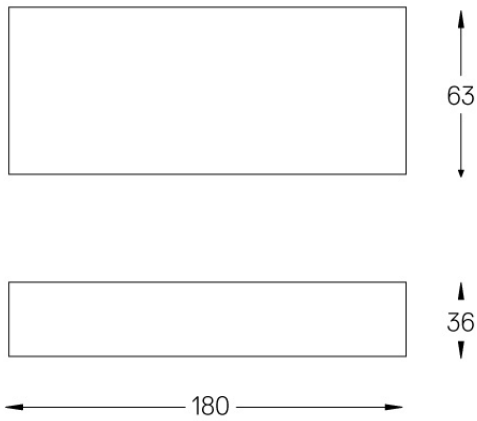

Limit Flat

Power Supply 75W

18823

Driver until 75W, 220/230Vac.
The driver's power should be higher than, and close to, the sum of the power of the modules.

Weight
0,8Kg