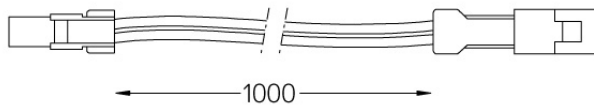

Extension cable for Limit.
Optional
Includes male and female plug
connector

Weight
0,012Kg

Limit Flat

Extension cable

18108

Extension cable for Limit.
Optional
Includes male and female plug
connector

Weight
0,04Kg