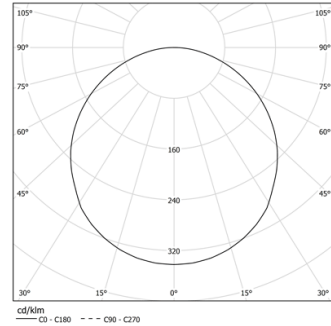

Maximum length of the sum of the modules: ≤4m.

LED CRI>80 / >50.000h, L80/B50 / 3-step MacAdam.
IP20 | 48Vdc

LED	3000K	Light Source	Luminaire
Power	21W	21W	21W
Flux	2370lm	1330lm	1330lm
Efficiency	113lm/W	63lm/W	63lm/W
LOR	-	-	56%
UGR	-	-	-

Beam angle
Diffuse

Application

Weight
0,27Kg

mm

Finishes

.25 Frost

Included

Fitting accessories 0°
34x19x7mm