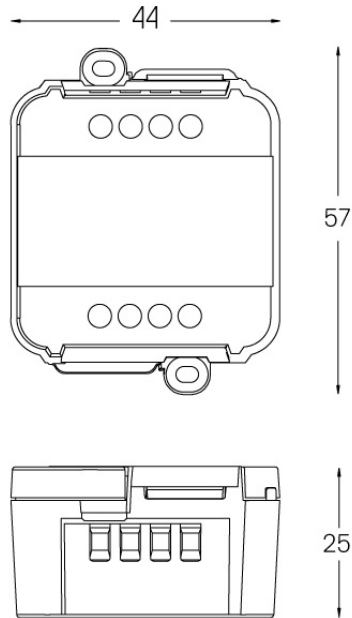

Beam angle
Diffuse

Application

Weight
0,35Kg

mm

Finishes

.25 Frost

Included

Fitting accessories 0°
34x19x7mm

Weight
0,250Kg

Driver until 75W, 220/230Vac.
The driver's power should be higher than, and close to, the sum of the power of the modules.

Weight
0,8Kg

Limit Flat

Power Supply 150W

18824

Driver until 150W, 220/230Vac.
The driver's power should be higher than, and close to, the sum of the power of the modules.

Weight
0,950Kg

Dimmer DALI

Weight
0,04Kg

Limit Flat

Extension cable

18107

Extension cable for Limit.
Optional
Includes male and female plug
connector

Weight
0,012Kg

Limit Flat

Extension cable

18108

Extension cable for Limit.
Optional
Includes male and female plug
connector

Weight
0,04Kg

Fitting accessories 45°