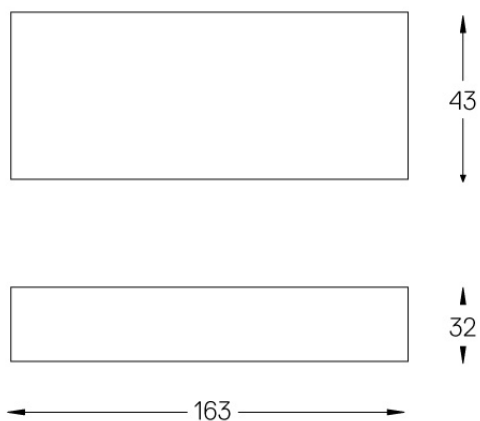

Limit Flat

Power Supply 30W

18821

Driver until 30W, 220/230Vac.
The driver's power should be higher than, and close to, the sum of the power of the modules.

Weight
0,440Kg