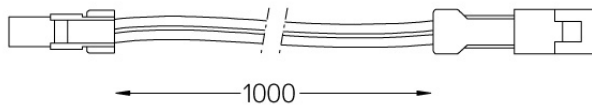

Weight
0,950Kg

Dimmer DALI

Weight
0,04Kg

Limit Flat

Extension cable

18107

Extension cable for Limit.
Optional
Includes male and female plug
connector

Weight
0,012Kg