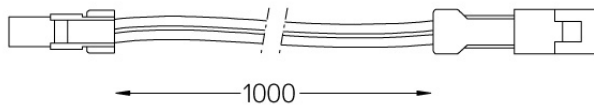

Weight
0,950Kg

Dimmer DALI

Weight
0,04Kg

Limit Flat

Extension cable

18107

Extension cable for Limit.
Optional
Includes male and female plug
connector

Weight
0,012Kg