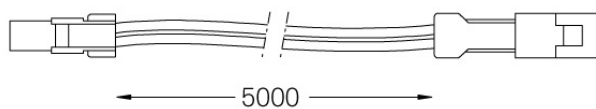

## Limit Flat

---

Extension cable

18108

Extension cable for Limit.  
Optional  
Includes male and female plug  
connector

---

Weight  
0,04Kg

Fitting accessories 45°