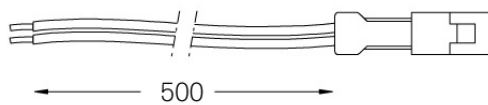

## Limit Flat

---

Power cable

18105

Power cable for Limit.  
Includes female connector at one  
end.

---

Weight  
0,0064Kg