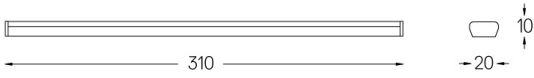

Maximum length of the sum of the modules: ≤4m.

LED CRI>80 / >50.000h, L80/B50 / 3-step MacAdam.
IP20 | 48Vdc

LED	2700K	Light Source	Luminaire
Power	6,8W	6,8W	6,8W
Flux	790lm	440lm	440lm
Efficiency	116lm/W	65lm/W	65lm/W
LOR	-	56%	56%
UGR	-	-	-

Beam angle
Diffuse

Application

Weight
0,09Kg

mm

Finishes

● .25 Frost

Included

Fitting accessories 0°
34x19x7mm