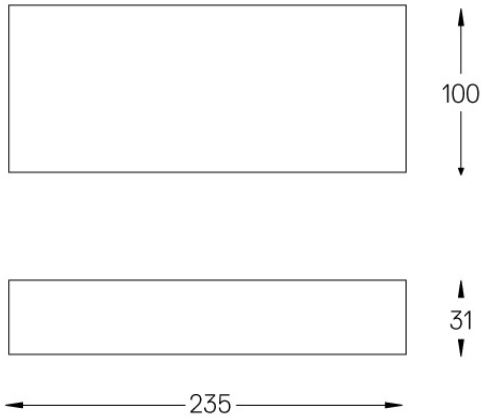

Limit Flat

Power Supply 150W

18824

Driver until 150W, 220/230Vac.
The driver's power should be higher than, and close to, the sum of the power of the modules.

Weight
0,950Kg