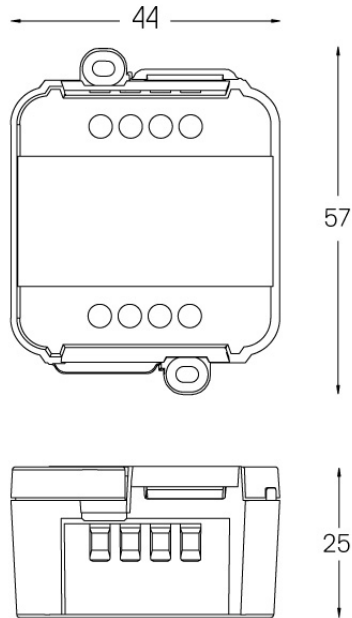

Weight
0,250Kg

Driver until 75W, 220/230Vac.
The driver's power should be higher than, and close to, the sum of the power of the modules.

Weight
0,8Kg

Limit Flat

Power Supply 150W

18824

Driver until 150W, 220/230Vac.
The driver's power should be higher than, and close to, the sum of the power of the modules.

Weight
0,950Kg

Dimmer DALI

Weight
0,04Kg

Limit Flat

Extension cable

18107

Extension cable for Limit.
Optional
Includes male and female plug
connector

Weight
0,012Kg

Limit Flat

Extension cable

18108

Extension cable for Limit.
Optional
Includes male and female plug
connector

Weight
0,04Kg

Fitting accessories 45°