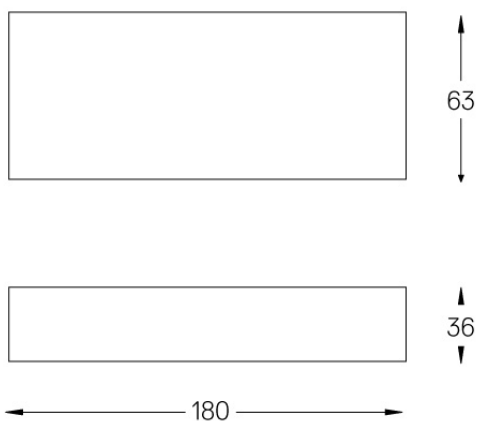

Driver until 75W, 220/230Vac.
The driver's power should be higher than, and close to, the sum of the power of the modules.

Weight
0,8Kg