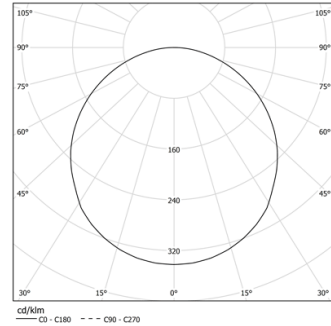

Maximum length of the sum of the modules: ≤4m.

LED CRI>80 / >50.000h, L80/B50 / 3-step MacAdam.
IP20 | 48Vdc

LED	2700K	Light Source	Luminaire
Power	6,8W	6,8W	6,8W
Flux	790lm	440lm	440lm
Efficiency	116lm/W	65lm/W	65lm/W
LOR	-	56%	56%
UGR	-	-	-

Beam angle
Diffuse

Application

Weight
0,09Kg

mm

Finishes

● .25 Frost

Included

Fitting accessories 0°
34x19x7mm