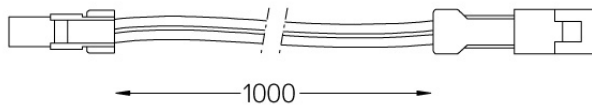

Extension cable for Limit.
Optional
Includes male and female plug
connector

Weight
0,012Kg

Limit Flat

Extension cable

18108

Extension cable for Limit.
Optional
Includes male and female plug
connector

Weight
0,04Kg