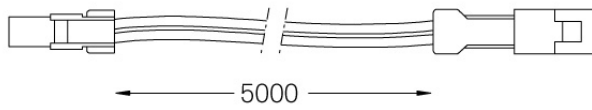

Extension cable for Limit.
Optional
Includes male and female plug
connector

Weight
0,012Kg

Limit Flat

Extension cable

18108

Extension cable for Limit.
Optional
Includes male and female plug
connector

Weight
0,04Kg