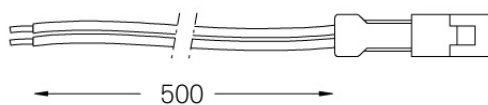

Optional

18107 Extension cable

2x0,35mm² (1m)

18108 Extension cable

2x0,35mm² (5m)

18831 Fitting accessories 45°

45x19,5x20mm

Limit Flat

Power cable

18105

Power cable for Limit.
Includes female connector at one
end.

Weight
0,0064Kg

Limit Flat

Power cable

18106

Power cable for Limit.
Includes female connector at one
end.