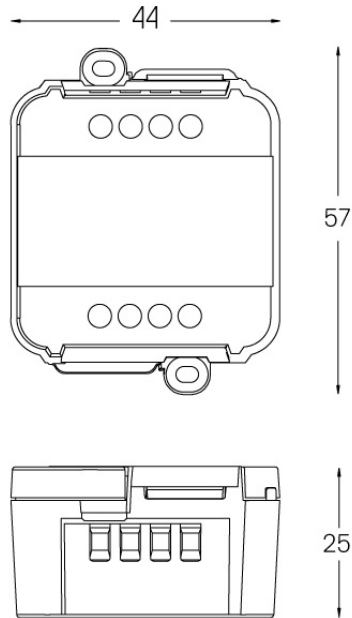

Weight
0,04Kg