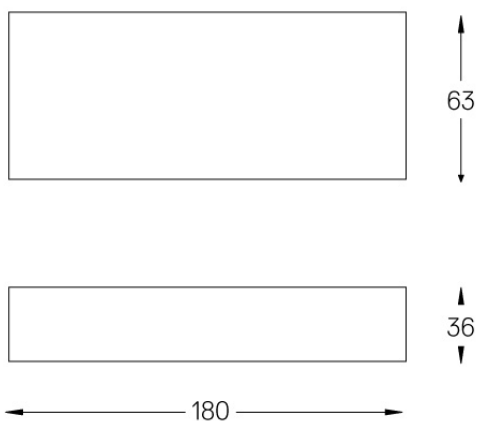

Limit Flat

Power Supply 75W

18823

Driver until 75W, 220/230Vac.
The driver's power should be higher than, and close to, the sum of the power of the modules.

Weight
0,8Kg