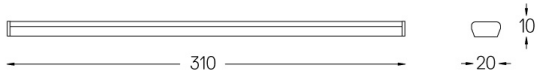

mm

Finishes

● .25 Frost

Included

Fitting accessories 0°
34x19x7mm

Mandatory

18105 Power cable

2x0,35mm² (0,5m)

18106 Power cable

2x0,35mm² (1m)

18820 Power Supply 16W

On/Off

18821 Power Supply 30W

On/Off

18822 Power Supply 55W

On/Off

18823 Power Supply 75W

On/Off

18824 Power Supply 150W

On/Off

18833 LED Dimmer DALI

Optional

18107 Extension cable

2x0,35mm² (1m)

18108 Extension cable

2x0,35mm² (5m)

18831 Fitting accessories 45°

45x19,5x20mm