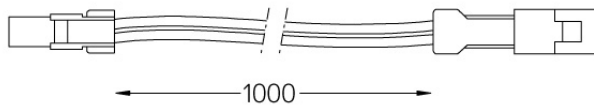

## Limit Flat

---

Extension cable

18107

Extension cable for Limit.  
Optional  
Includes male and female plug  
connector

---

Weight  
0,012Kg