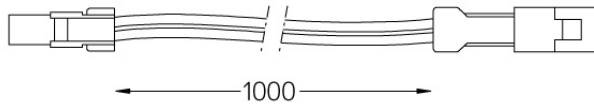

Weight
0,950Kg

Dimmer DALI

Weight
0,04Kg

Limit Flat

Extension cable

18107

Extension cable for Limit.
Optional
Includes male and female plug
connector

Weight
0,012Kg