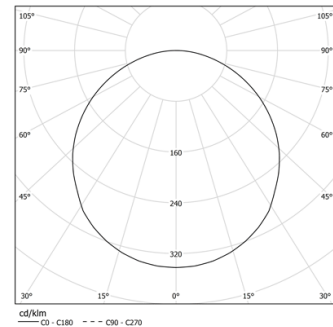

Maximum length of the sum of the modules: ≤4m.

LED CRI>80 / >50.000h, L80/B50 / 3-step MacAdam.
IP20 | 48Vdc

LED	4000K	Light Source	Luminaire
Power	18W	18W	18W
Flux	2240lm	1280lm	1280lm
Efficiency	124lm/W	71lm/W	71lm/W
LOR	-	-	57%
UGR	-	-	-

Beam angle
Diffuse

Application

Weight
0,35Kg

mm

Finishes

.25 Frost

Included

Fitting accessories 0°
34x19x7mm