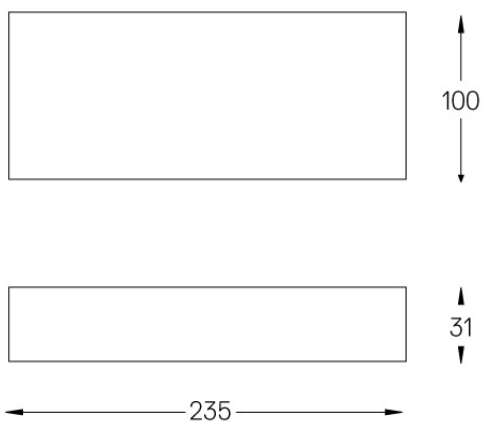

Limit Flat

Power Supply 150W

18824

Driver until 150W, 220/230Vac.
The driver's power should be higher than, and close to, the sum of the power of the modules.

Weight
0,950Kg