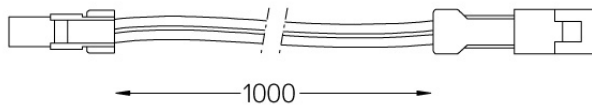

Weight
0,950Kg

Dimmer DALI

Weight
0,04Kg

Limit Flat

Extension cable

18107

Extension cable for Limit.
Optional
Includes male and female plug
connector

Weight
0,012Kg