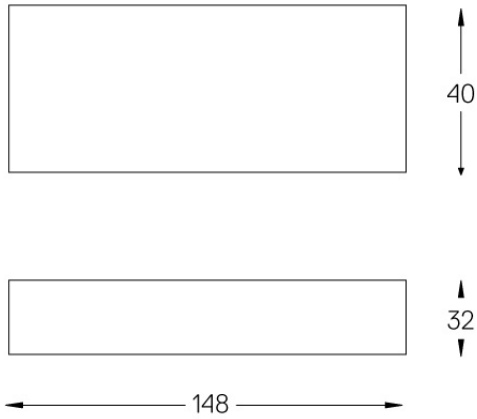

Limit Flat

Power Supply 16W

18820

Driver until 16W, 220/230Vac.
The driver's power should be higher than, and close to, the sum of the power of the modules.

Weight
0,210Kg