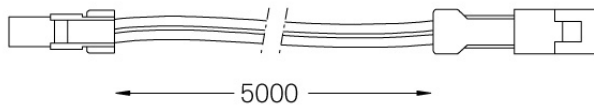

Limit Flat

Extension cable

18108

Extension cable for Limit.
Optional
Includes male and female plug
connector

Weight
0,04Kg

Fitting accessories 45°