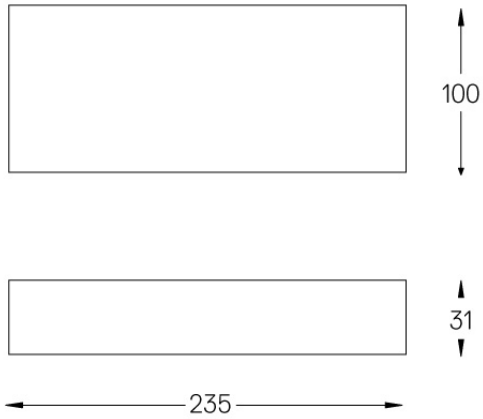

Limit Flat

Power Supply 150W

18824

Driver until 150W, 220/230Vac.
The driver's power should be higher than, and close to, the sum of the power of the modules.

Weight
0,950Kg