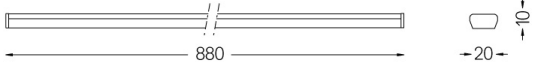

Maximum length of the sum of the modules: ≤4m.

LED CRI>80 / >50.000h, L80/B50 / 3-step MacAdam.
IP20 | 48Vdc

LED	4000K	Light Source	Luminaire
Power		14W	14W
Flux		1680lm	960lm
Efficiency		120lm/W	69lm/W
LOR		-	57%
UGR		-	-

Beam angle
Diffuse

Application

Weight
0,27Kg

mm

Finishes

.25 Frost

Included

Fitting accessories 0°
34x19x7mm