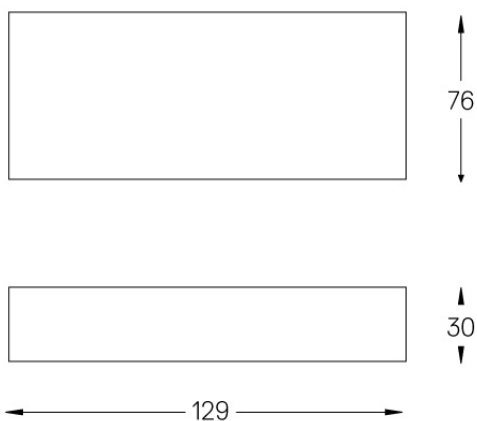

Limit Flat

Power Supply 55W

18822

Driver until 55W, 220/230Vac.
The driver's power should be higher than, and close to, the sum of the power of the modules.

Weight
0,250Kg