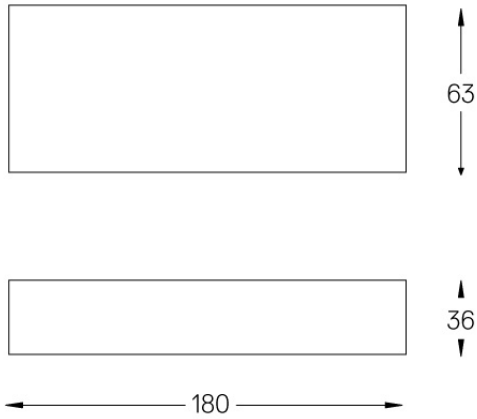

Driver until 75W, 220/230Vac.
The driver's power should be higher than, and close to, the sum of the power of the modules.

Weight
0,8Kg