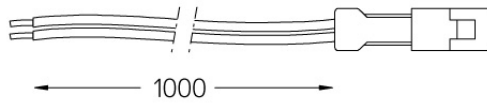

Limit Flat

Power cable

18106

Power cable for Limit.
Includes female connector at one
end.

Weight
0,011Kg