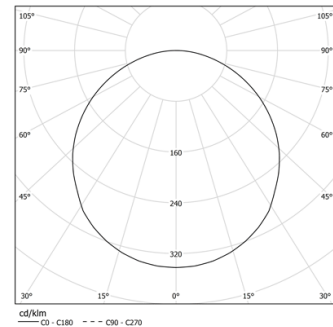

Maximum length of the sum of the modules: ≤4m.

LED CRI>80 / >50.000h, L80/B50 / 3-step MacAdam.
IP20 | 48Vdc

LED	4000K	Light Source	Luminaire
Power		14W	14W
Flux		1680lm	960lm
Efficiency		120lm/W	69lm/W
LOR		-	57%
UGR		-	-

Beam angle
Diffuse

Application

Weight
0,27Kg

mm

Finishes

.25 Frost

Included

Fitting accessories 0°
34x19x7mm