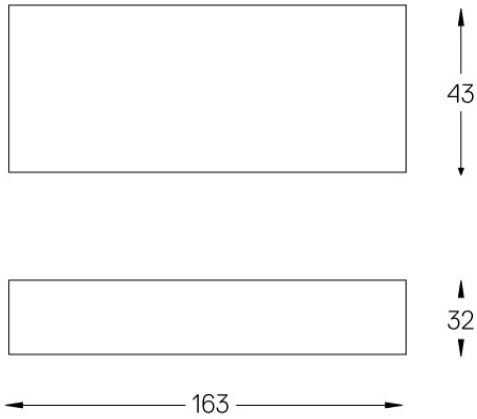

Limit Flat

Power Supply 30W

18821

Driver until 30W, 220/230Vac.
The driver's power should be higher than, and close to, the sum of the power of the modules.

Weight
0,440Kg