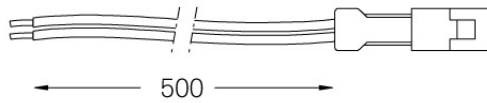

Optional

18107 Extension cable

2x0,35mm² (1m)

18108 Extension cable

2x0,35mm² (5m)

18831 Fitting accessories 45°

45x19,5x20mm

Limit Flat

Power cable

18105

Power cable for Limit.
Includes female connector at one
end.

Weight
0,0064Kg

Limit Flat

Power cable

18106

Power cable for Limit.
Includes female connector at one
end.