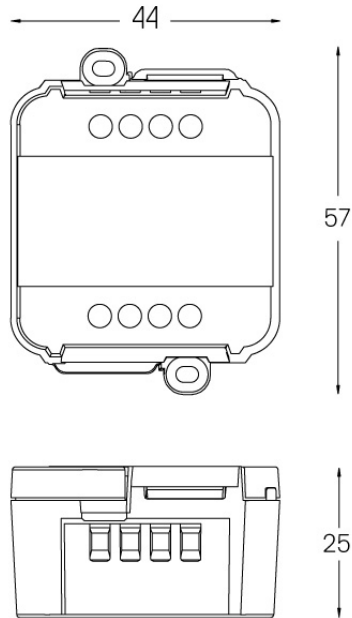

Beam angle
Diffuse

Application

Weight
0,27Kg

mm

Finishes

.25 Frost

Included

Fitting accessories 0°
34x19x7mm

Weight
0,250Kg

Driver until 75W, 220/230Vac.
The driver's power should be higher than, and close to, the sum of the power of the modules.

Weight
0,8Kg

Limit Flat

Power Supply 150W

18824

Driver until 150W, 220/230Vac.
The driver's power should be higher than, and close to, the sum of the power of the modules.

Weight
0,950Kg

Dimmer DALI

Weight
0,04Kg

Limit Flat

Extension cable

18107

Extension cable for Limit.
Optional
Includes male and female plug
connector

Weight
0,012Kg

Limit Flat

Extension cable

18108

Extension cable for Limit.
Optional
Includes male and female plug
connector

Weight
0,04Kg

Fitting accessories 45°