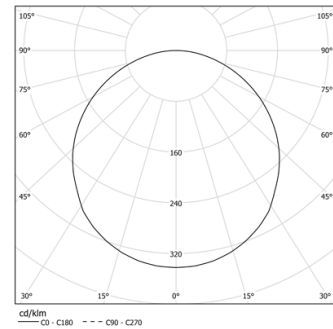

Maximum length of the sum of the modules: ≤4m.

LED CRI>80 / >50.000h, L80/B50 / 3-step MacAdam.
IP20 | 48Vdc

LED	4000K	Light Source	Luminaire
Power		9W	9W
Flux		1120lm	640lm
Efficiency		124lm/W	71lm/W
LOR		-	57%
UGR		-	-

Beam angle
Diffuse

Application

Weight
0,18Kg

mm

Finishes

.25 Frost

Included

Fitting accessories 0°
34x19x7mm