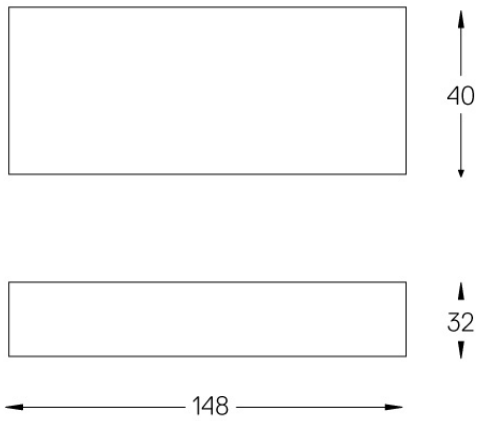

Limit Flat

Power Supply 16W

18820

Driver until 16W, 220/230Vac.
The driver's power should be higher than, and close to, the sum of the power of the modules.

Weight
0,210Kg