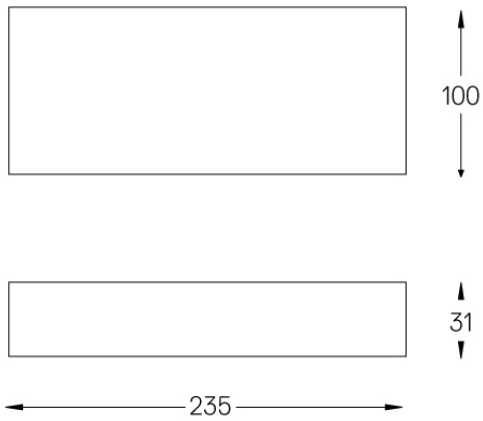

Limit Flat

Power Supply 150W

18824

Driver until 150W, 220/230Vac.
The driver's power should be higher than, and close to, the sum of the power of the modules.

Weight
0,950Kg