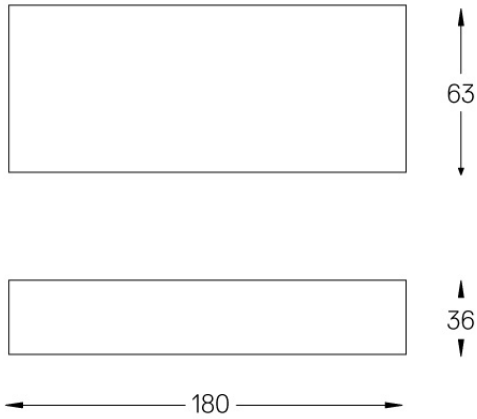

Limit Flat

Power Supply 75W

18823

Driver until 75W, 220/230Vac.
The driver's power should be higher than, and close to, the sum of the power of the modules.

Weight
0,8Kg