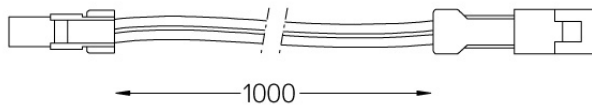

Extension cable for Limit.
Optional
Includes male and female plug
connector

Weight
0,012Kg

Limit Flat

Extension cable

18108

Extension cable for Limit.
Optional
Includes male and female plug
connector

Weight
0,04Kg