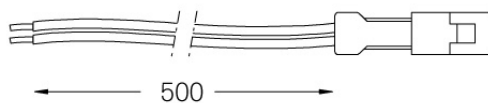

Optional

18107 Extension cable

2x0,35mm² (1m)

18108 Extension cable

2x0,35mm² (5m)

18831 Fitting accessories 45°

45x19,5x20mm

Limit Flat

Power cable

18105

Power cable for Limit.
Includes female connector at one
end.

Weight
0,0064Kg

Limit Flat

Power cable

18106

Power cable for Limit.
Includes female connector at one
end.