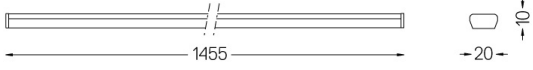

Maximum length of the sum of the modules: ≤4m.

LED CRI>80 / >50.000h, L80/B50 / 3-step MacAdam.
IP20 | 48Vdc

LED	3000K	Light Source	Luminaire
Power		23W	23W
Flux		2600lm	1460lm
Efficiency		113lm/W	63lm/W
LOR		-	56%
UGR		-	-

Beam angle
Diffuse

Application

Weight
0,44Kg

mm

Finishes

● .25 Frost

Included

Fitting accessories 0°
34x19x7mm