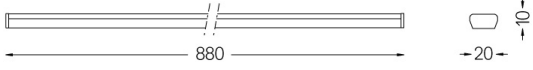

Maximum length of the sum of the modules: ≤4m.

LED CRI>80 / >50.000h, L80/B50 / 3-step MacAdam.
IP20 | 48Vdc

LED	3000K	Light Source	Luminaire
Power		14W	14W
Flux		1560lm	870lm
Efficiency		111lm/W	62lm/W
LOR		-	56%
UGR		-	-

Beam angle
Diffuse

Application

Weight
0,27Kg

mm

Finishes

.25 Frost

Included

Fitting accessories 0°
34x19x7mm