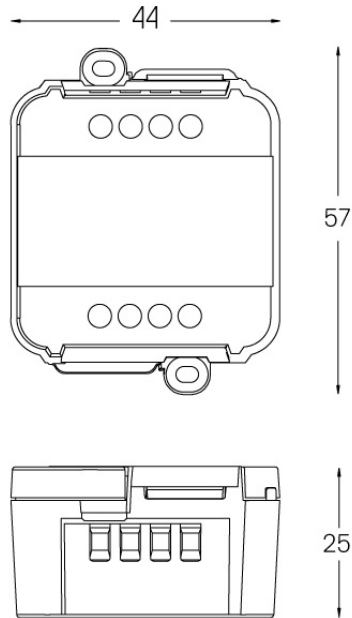

Beam angle
Diffuse

Application

Weight
0,18Kg

mm

Finishes

.25 Frost

Included

Fitting accessories 0°
34x19x7mm

Weight
0,250Kg

Driver until 75W, 220/230Vac.
The driver's power should be higher than, and close to, the sum of the power of the modules.

Weight
0,8Kg

Limit Flat

Power Supply 150W

18824

Driver until 150W, 220/230Vac.
The driver's power should be higher than, and close to, the sum of the power of the modules.

Weight
0,950Kg

Dimmer DALI

Weight
0,04Kg

Limit Flat

Extension cable

18107

Extension cable for Limit.
Optional
Includes male and female plug
connector

Weight
0,012Kg

Limit Flat

Extension cable

18108

Extension cable for Limit.
Optional
Includes male and female plug
connector

Weight
0,04Kg

Fitting accessories 45°