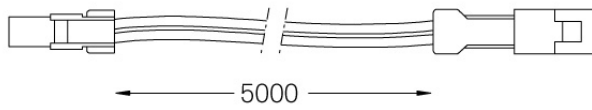

Design: O/M

Module with housing made of aluminium profile with integrated LED light source and frosted acrylic diffuser.

Includes cable to connect modules with male and female plug connector.

Components supplied separately: power supply, DALI dimmer, power cable, extension cable and fitting accessories 45°.

Limit Flat

Extension cable

18108

Extension cable for Limit.
Optional
Includes male and female plug
connector

Weight
0,04Kg

Fitting accessories 45°