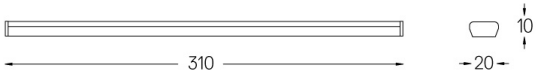

Maximum length of the sum of the modules: ≤4m.

LED CRI>80 / >50.000h, L80/B50 / 3-step MacAdam.
IP20 | 48Vdc

LED	3000K	Light Source	Luminaire
Power		4,5W	4,5W
Flux		520lm	290lm
Efficiency		116lm/W	64lm/W
LOR		-	56%
UGR		-	-

Beam angle
Diffuse

Application

Weight
0,09Kg

mm

Finishes

● .25 Frost

Included

Fitting accessories 0°
34x19x7mm