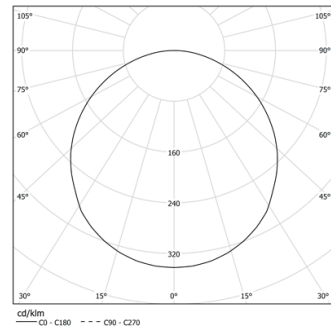

Maximum length of the sum of the modules: ≤4m.

LED CRI>80 / >50.000h, L80/B50 / 3-step MacAdam.
IP20 | 48Vdc

LED	3000K	Light Source	Luminaire
Power		4,5W	4,5W
Flux		520lm	290lm
Efficiency		116lm/W	64lm/W
LOR		-	56%
UGR		-	-

Beam angle
Diffuse

Application

Weight
0,09Kg

mm

Finishes

● .25 Frost

Included

Fitting accessories 0°
34x19x7mm