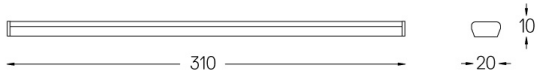

Maximum length of the sum of the modules: ≤4m.

LED CRI>80 / >50.000h, L80/B50 / 3-step MacAdam.
IP20 | 48Vdc

LED	3000K	Light Source	Luminaire
Power		4,5W	4,5W
Flux		520lm	290lm
Efficiency		116lm/W	64lm/W
LOR		-	56%
UGR		-	-

Beam angle
Diffuse

Application

Weight
0,09Kg

mm

Finishes

● .25 Frost

Included

Fitting accessories 0°
34x19x7mm