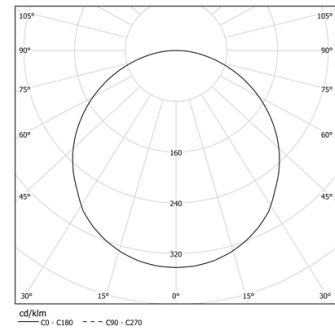

Maximum length of the sum of the modules: ≤4m.

LED CRI>80 / >50.000h, L80/B50 / 3-step MacAdam.
IP20 | 48Vdc

LED	2700K	Light Source	Luminaire
Power		23W	23W
Flux		2600lm	1460lm
Efficiency		113lm/W	63lm/W
LOR		-	56%
UGR		-	-

Beam angle
Diffuse

Application

Weight
0,44Kg

mm

Finishes

.25 Frost

Included

Fitting accessories 0°
34x19x7mm