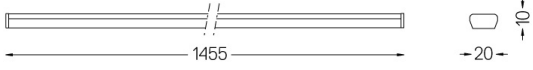

Maximum length of the sum of the modules: ≤4m.

LED CRI>80 / >50.000h, L80/B50 / 3-step MacAdam.
IP20 | 48Vdc

LED	2700K	Light Source	Luminaire
Power		23W	23W
Flux		2600lm	1460lm
Efficiency		113lm/W	63lm/W
LOR		-	56%
UGR		-	-

Beam angle
Diffuse

Application

Weight
0,44Kg

mm

Finishes

.25 Frost

Included

Fitting accessories 0°
34x19x7mm