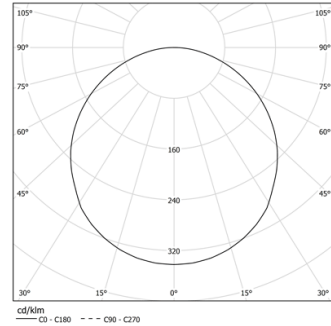

Maximum length of the sum of the modules: ≤4m.

LED CRI>80 / >50.000h, L80/B50 / 3-step MacAdam.
IP20 | 48Vdc

LED	2700K	Light Source	Luminaire
Power	14W	14W	14W
Flux	1560lm	870lm	870lm
Efficiency	111lm/W	62lm/W	62lm/W
LOR	-	56%	56%
UGR	-	-	-

Beam angle
Diffuse

Application

Weight
0,27Kg

mm

Finishes

.25 Frost

Included

Fitting accessories 0°
34x19x7mm