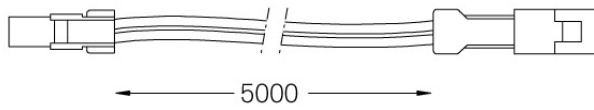

Extension cable for Limit.
Optional
Includes male and female plug
connector

Weight
0,012Kg

Limit Flat

Extension cable

18108

Extension cable for Limit.
Optional
Includes male and female plug
connector

Weight
0,04Kg