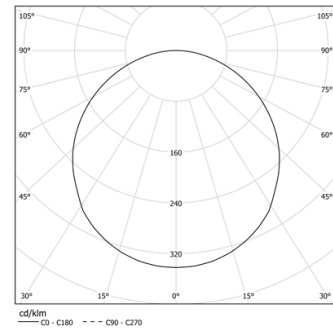

Maximum length of the sum of the modules: ≤4m.

LED CRI>80 / >50.000h, L80/B50 / 3-step MacAdam.
IP20 | 48Vdc

LED	2500K	Light Source	Luminaire
Power		23W	23W
Flux		2400lm	1350lm
Efficiency		104lm/W	59lm/W
LOR		-	56%
UGR		-	-

Beam angle
Diffuse

Application

Weight
0,44Kg

mm

Finishes

.25 Frost

Included

Fitting accessories 0°
34x19x7mm