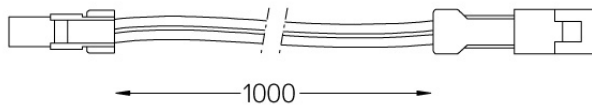

## Limit Flat

---

Extension cable

18107

Extension cable for Limit.  
Optional  
Includes male and female plug  
connector

---

Weight  
0,012Kg