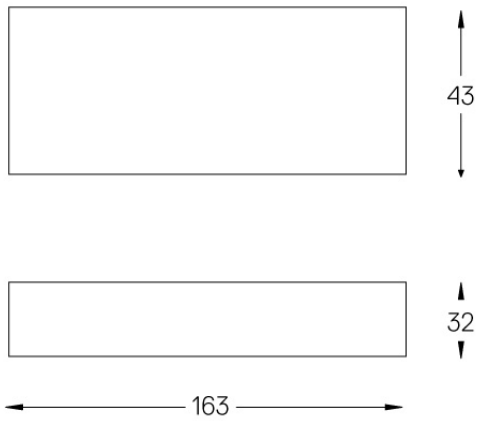

Limit Flat

Power Supply 30W

18821

Driver until 30W, 220/230Vac.
The driver's power should be higher than, and close to, the sum of the power of the modules.

Weight
0,440Kg