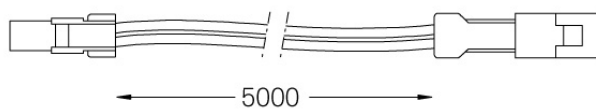

Limit Flat

Extension cable

18108

Extension cable for Limit.
Optional
Includes male and female plug
connector

Weight
0,04Kg