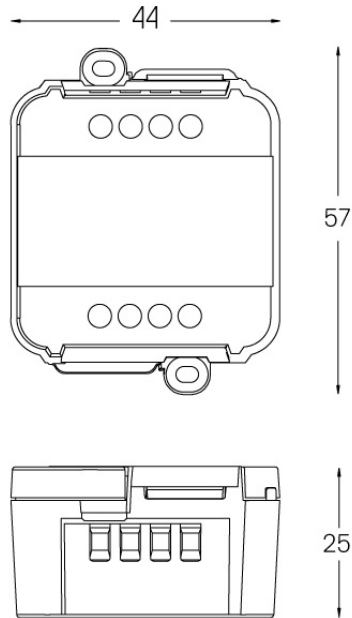

Beam angle
Diffuse

Application

Weight
0,18Kg

mm

Finishes

.25 Frost

Included

Fitting accessories 0°
34x19x7mm

Weight
0,8Kg

Limit Flat

Power Supply 150W

18824

Driver until 150W, 220/230Vac.
The driver's power should be higher than, and close to, the sum of the power of the modules.

Weight
0,950Kg

Dimmer DALI

Weight
0,04Kg

Limit Flat

Extension cable

18107

Extension cable for Limit.
Optional
Includes male and female plug
connector

Weight
0,012Kg

Limit Flat

Extension cable

18108

Extension cable for Limit.
Optional
Includes male and female plug
connector

Weight
0,04Kg

Fitting accessories 45°