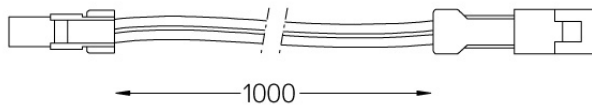

Limit Flat

Extension cable

18107

Extension cable for Limit.
Optional
Includes male and female plug
connector

Weight
0,012Kg

Limit Flat

Extension cable

18108