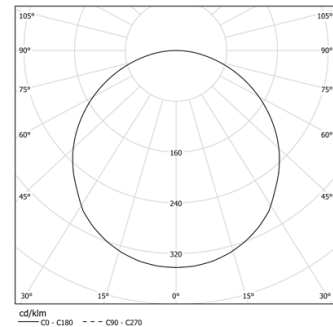

Maximum length of the sum of the modules: ≤4m.

LED CRI>80 / >50.000h, L80/B50 / 3-step MacAdam.
IP20 | 48Vdc

LED	2200K	Light Source	Luminaire
Power		9W	9W
Flux		880lm	500lm
Efficiency		98lm/W	56lm/W
LOR		-	57%
UGR		-	-

Beam angle
Diffuse

Application

Weight
0,18Kg

mm

Finishes

.25 Frost

Included

Fitting accessories 0°
34x19x7mm