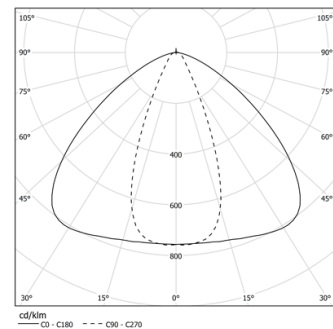

Limit

13,6W / 1400lm / 4000K / Medium 30° / 595mm

62840

Design: O/M

Module with housing made of aluminium profile with integrated LED light source and frosted acrylic diffuser.

Includes cable to connect modules with male and female plug connector.

Beam angle
Medium 30°

Application

Weight
0,18Kg

mm

Finishes

● .25 Frost

Included

Fitting accessories 0°
34x19x7mm