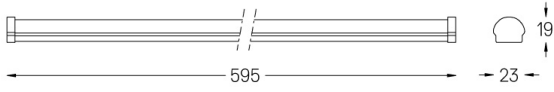

Limit

13,6W / 1400lm / 4000K / Medium 30° / 595mm

62840

Design: O/M

Module with housing made of aluminium profile with integrated LED light source and frosted acrylic diffuser.

Includes cable to connect modules with male and female plug connector.

Beam angle
Medium 30°

Application

Weight
0,18Kg

mm

Finishes

● .25 Frost

Included

Fitting accessories 0°
34x19x7mm