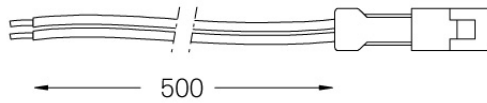

Optional

18107 Extension cable

2x0,35mm² (1m)

18108 Extension cable

2x0,35mm² (5m)

18831 Fitting accessories 45°

45x19,5x20mm

Limit

Power cable

18105

Power cable for Limit.
Includes female connector at one
end.

Weight
0,0064Kg

Limit

Power cable

18106

Power cable for Limit.
Includes female connector at one
end.