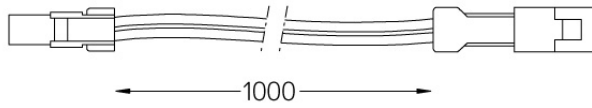

Extension cable for Limit.
Optional
Includes male and female plug
connector

Weight
0,012Kg

Limit

Extension cable

18108

Extension cable for Limit.
Optional
Includes male and female plug
connector

Weight
0,04Kg