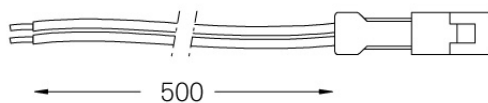

Limit

Power cable

18105

Power cable for Limit.
Includes female connector at one
end.

Weight
0,0064Kg

Limit

Power cable

18106