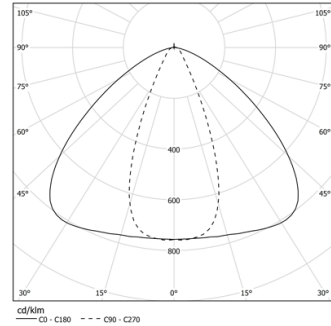

Limit

34W / 3250lm / 3000K / Medium 30° /
1455mm

62838

Design: O/M

Module with housing made of aluminium profile with integrated LED light source and frosted acrylic diffuser.

Includes cable to connect modules with male and female plug connector.

LED	3000K	Light Source	Luminaire
Power		34W	34W
Flux		3950lm	3250lm
Efficiency		116lm/W	96lm/W
LOR		-	82%
UGR		-	-

Beam angle
Medium 30°

Application

Weight
0,44Kg

mm

Finishes

● .25 Frost

Included