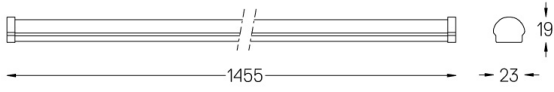

## Limit

34W / 3250lm / 3000K / Medium 30° /  
1455mm

62838

Design: O/M

Module with housing made of aluminium profile with integrated LED light source and frosted acrylic diffuser.

Includes cable to connect modules with male and female plug connector.

LED	3000K	Light Source	Luminaire
Power		34W	34W
Flux		3950lm	3250lm
Efficiency		116lm/W	96lm/W
LOR		-	82%
UGR		-	-

Beam angle  
Medium 30°

Application

Weight  
0,44Kg

mm