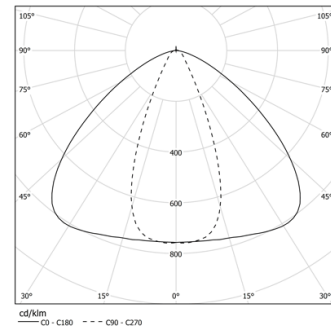

## Limit

34W / 3250lm / 3000K / Medium 30° /  
1455mm

62838

Design: O/M

Module with housing made of aluminium profile with integrated LED light source and frosted acrylic diffuser.

Includes cable to connect modules with male and female plug connector.

LED	3000K	Light Source	Luminaire
Power		34W	34W
Flux		3950lm	3250lm
Efficiency		116lm/W	96lm/W
LOR		-	82%
UGR		-	-

Beam angle  
Medium 30°

Application

Weight  
0,44Kg

mm

#### Included

Fitting accessories 0°  
34x19x7mm