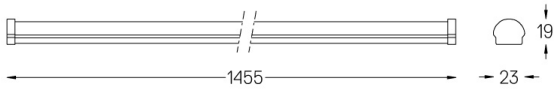

Components supplied separately: power supply, DALI dimmer, power cable, extension cable and fitting accessories 45°.

Maximum length of the sum of the modules: ≤4m.

LED CRI>80 / >50.000h, L80/B50 / 3-step MacAdam.
IP44 | 48Vdc

LED	3000K	Light Source	Luminaire
Power		34W	34W
Flux		3950lm	3250lm
Efficiency		116lm/W	96lm/W
LOR		-	82%
UGR		-	-

Beam angle
Medium 30°

Application

Weight
0,44Kg

mm

Finishes

● .25 Frost

Included