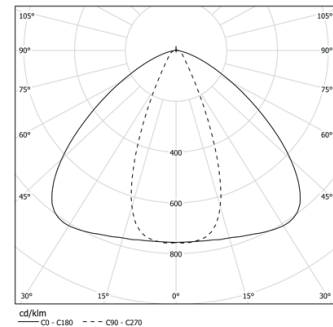

13,6W / 1300lm / 3000K / Medium 30° / 595mm

62835

Design: O/M

Module with housing made of aluminium profile with integrated LED light source and frosted acrylic diffuser.

Includes cable to connect modules with male and female plug connector.

LED	3000K	Light Source	Luminaire
Power		13,6W	13,6W
Flux		1580lm	1300lm
Efficiency		116lm/W	96lm/W
LOR		-	82%
UGR		-	-

Beam angle  
Medium 30°

Application

Weight  
0,18Kg

mm