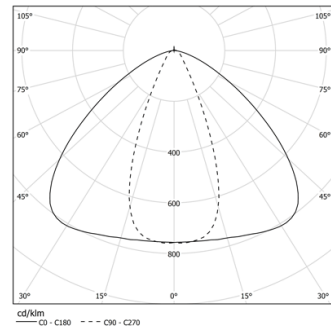

13,6W / 1300lm / 3000K / Medium 30° /  
595mm

62835

Design: O/M

Module with housing made of aluminium profile with integrated LED light source and frosted acrylic diffuser.

Includes cable to connect modules with male and female plug connector.

Components supplied separately: power supply, DALI dimmer, power cable, extension cable and fitting accessories 45°.

Maximum length of the sum of the modules: ≤4m.

LED CRI>80 / >50.000h, L80/B50 / 3-step MacAdam.  
IP44 | 48Vdc

LED	3000K	Light Source	Luminaire
Power		13,6W	13,6W
Flux		1580lm	1300lm
Efficiency		116lm/W	96lm/W
LOR		-	82%
UGR		-	-

Beam angle  
Medium 30°

Application

Weight  
0,18Kg

mm

#### Included

Fitting accessories 0°  
34x19x7mm