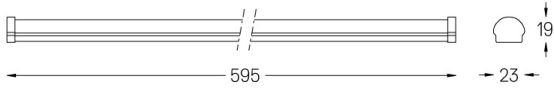

13,6W / 1300lm / 3000K / Medium 30° /  
595mm

62835

Design: O/M

Module with housing made of aluminium profile with integrated LED light source and frosted acrylic diffuser.

Includes cable to connect modules with male and female plug connector.

Components supplied separately: power supply, DALI dimmer, power cable, extension cable and fitting accessories 45°.

Maximum length of the sum of the modules: ≤4m.

LED CRI>80 / >50.000h, L80/B50 / 3-step MacAdam.  
IP44 | 48Vdc

LED	3000K	Light Source	Luminaire
Power		13,6W	13,6W
Flux		1580lm	1300lm
Efficiency		116lm/W	96lm/W
LOR		-	82%
UGR		-	-

Beam angle  
Medium 30°

Application

Weight  
0,18Kg

mm

#### Included

Fitting accessories 0°  
34x19x7mm