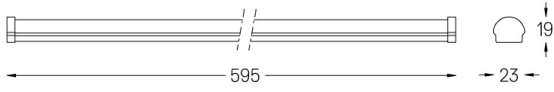

LED	3000K	Light Source	Luminaire
Power		13,6W	13,6W
Flux		1580lm	1300lm
Efficiency		116lm/W	96lm/W
LOR		-	82%
UGR		-	-

Beam angle  
Medium 30°

Application

Weight  
0,18Kg

mm