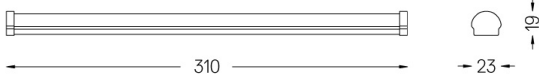

Beam angle
Medium 30°

Application

Weight
0,09Kg

mm

Finishes

● .25 Frost

Included

Fitting accessories 0°
34x19x7mm