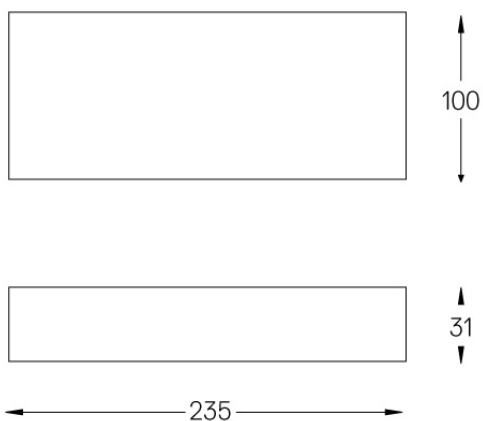

Limit

Power Supply 150W

18824

Driver until 150W, 220/230Vac.
The driver's power should be higher than, and close to, the sum of the power of the modules.

Weight
0,950Kg