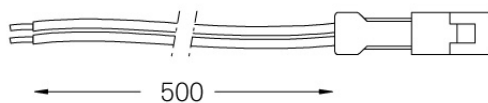

Optional

18107 Extension cable

2x0,35mm² (1m)

18108 Extension cable

2x0,35mm² (5m)

18831 Fitting accessories 45°

45x19,5x20mm

Limit

Power cable

18105

Power cable for Limit.
Includes female connector at one end.

Weight
0,0064Kg

Limit

Power cable

18106

Power cable for Limit.
Includes female connector at one
end.