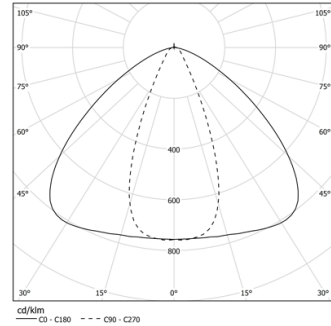

6,8W / 600lm / 2500K / Medium 30° / 310mm

62824

Design: O/M

Module with housing made of aluminium profile with integrated LED light source and frosted acrylic diffuser.

Includes cable to connect modules with male and female plug connector.

Beam angle
Medium 30°

Application

Weight
0,09Kg

mm

Finishes

● .25 Frost

Included

Fitting accessories 0°
34x19x7mm