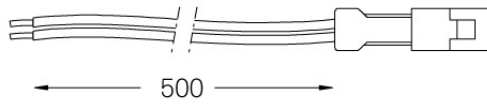

## Limit

---

Power cable

18105

Power cable for Limit.  
Includes female connector at one end.

---

Weight  
0,0064Kg