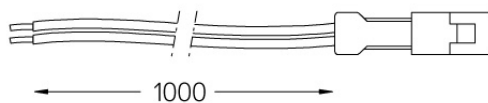

## Limit

---

Power cable

18106

Power cable for Limit.  
Includes female connector at one end.

---

Weight  
0,011Kg