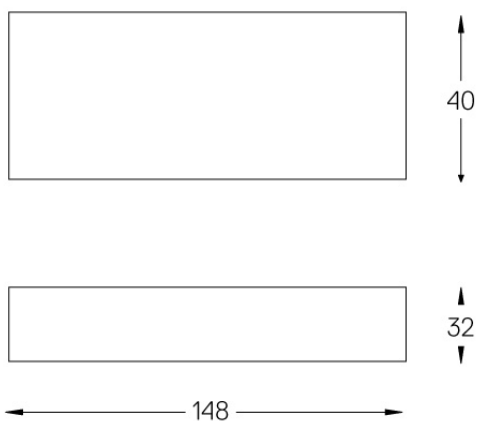

## Limit

---

Power cable

18106

Power cable for Limit.  
Includes female connector at one end.

---

Weight  
0,011Kg