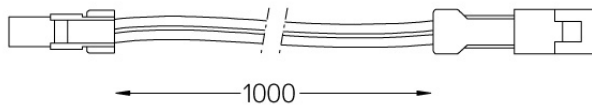

## Limit

---

Extension cable

18107

Extension cable for Limit.  
Optional  
Includes male and female plug  
connector

---

Weight  
0,012Kg