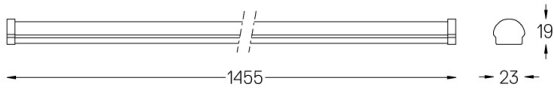

Maximum length of the sum of the modules: ≤4m.

LED CRI>80 / >50.000h, L80/B50 / 3-step MacAdam.  
IP44 | 48Vdc

LED	4000K	Light Source	Luminaire
Power		34W	34W
Flux		4250lm	3550lm
Efficiency		125lm/W	104lm/W
LOR		-	84%
UGR		-	-

Beam angle  
Diffuse

Application

Weight  
0,44Kg

mm