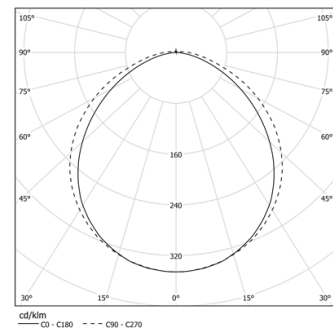

Maximum length of the sum of the modules: ≤4m.

LED CRI>80 / >50.000h, L80/B50 / 3-step MacAdam.  
IP44 | 48Vdc

LED	4000K	Light Source	Luminaire
Power		34W	34W
Flux		4250lm	3550lm
Efficiency		125lm/W	104lm/W
LOR		-	84%
UGR		-	-

Beam angle  
Diffuse

Application

Weight  
0,44Kg

mm