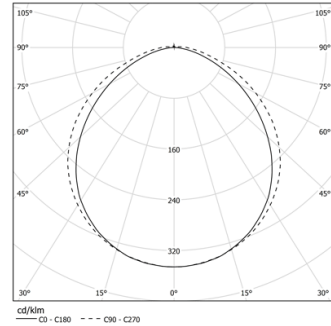

Maximum length of the sum of the modules: ≤4m.

LED CRI>80 / >50.000h, L80/B50 / 3-step MacAdam.  
IP44 | 48Vdc

LED	3000K	Light Source	Luminaire
Power		14W	14W
Flux		1580lm	1320lm
Efficiency		116lm/W	97lm/W
LOR		-	84%
UGR		-	-

Beam angle  
Diffuse

Application

Weight  
0,18Kg

mm