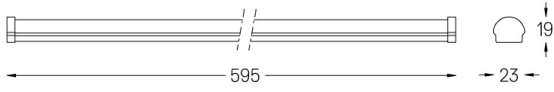

Maximum length of the sum of the modules: ≤4m.

LED CRI>80 / >50.000h, L80/B50 / 3-step MacAdam.  
IP44 | 48Vdc

LED	3000K	Light Source	Luminaire
Power		14W	14W
Flux		1580lm	1320lm
Efficiency		116lm/W	97lm/W
LOR		-	84%
UGR		-	-

Beam angle  
Diffuse

Application

Weight  
0,18Kg

mm