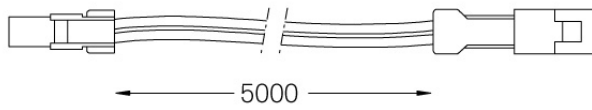

## Limit

---

Extension cable

18108

Extension cable for Limit.  
Optional  
Includes male and female plug  
connector

---

Weight  
0,04Kg

Fitting accessories 45°