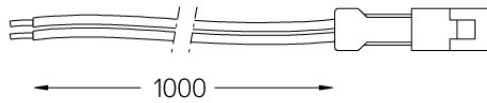

## Limit

---

Power cable

18106

Power cable for Limit.  
Includes female connector at one end.

---

Weight  
0,011Kg