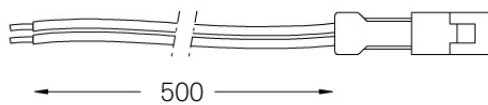

## Limit

---

Power cable

18105

Power cable for Limit.  
Includes female connector at one  
end.

---

Weight  
0,0064Kg