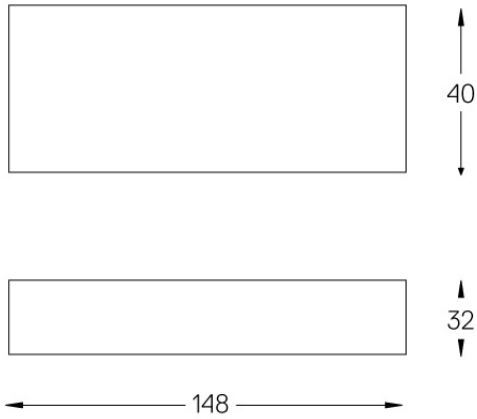

## Limit

---

Power cable

18106

Power cable for Limit.  
Includes female connector at one end.

---

Weight  
0,011Kg