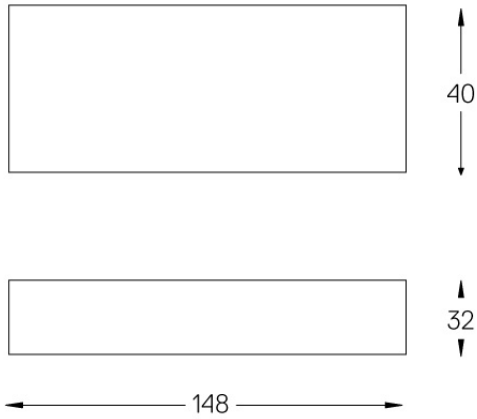

Limit

Power Supply 16W

18820

Driver until 16W, 220/230Vac.
The driver's power should be higher than, and close to, the sum of the power of the modules.

Weight
0,210Kg