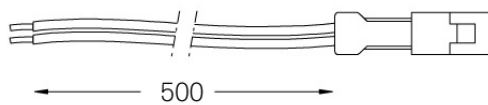

Optional

18107 Extension cable

2x0,35mm² (1m)

18108 Extension cable

2x0,35mm² (5m)

18831 Fitting accessories 45°

45x19,5x20mm

Limit

Power cable

18105

Power cable for Limit.
Includes female connector at one
end.

Weight
0,0064Kg

Limit

Power cable

18106

Power cable for Limit.
Includes female connector at one end.