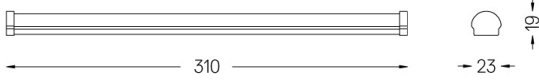

Maximum length of the sum of the modules: ≤4m.

LED CRI>80 / >50.000h, L80/B50 / 3-step MacAdam.
IP44 | 48Vdc

LED	3000K	Light Source	Luminaire
Power	6,8W	6,8W	6,8W
Flux	790lm	660lm	660lm
Efficiency	116lm/W	97lm/W	97lm/W
LOR	-	84%	84%
UGR	-	-	-

Beam angle
Diffuse

Application

Weight
0,09Kg

mm

Finishes

● .25 Frost

Included

Fitting accessories 0°
34x19x7mm