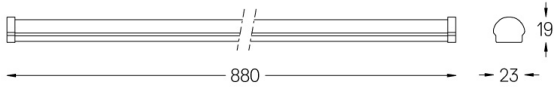

Maximum length of the sum of the modules: ≤4m.

LED CRI>80 / >50.000h, L80/B50 / 3-step MacAdam.
IP44 | 48Vdc

LED	2700K	Light Source	Luminaire
Power	21W	21W	21W
Flux	2370lm	1980lm	1980lm
Efficiency	116lm/W	97lm/W	97lm/W
LOR	-	-	84%
UGR	-	-	-

Beam angle
Diffuse

Application

Weight
0,27Kg

mm

Finishes

● .25 Frost

Included

Fitting accessories 0°
34x19x7mm