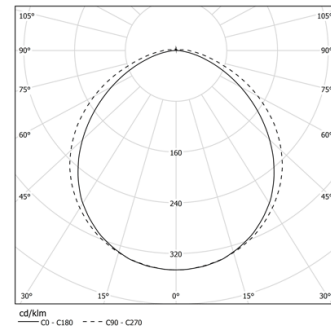

Maximum length of the sum of the modules: ≤4m.

LED CRI>80 / >50.000h, L80/B50 / 3-step MacAdam.
IP44 | 48Vdc

LED	2700K	Light Source	Luminaire
Power	21W	21W	21W
Flux	2370lm	1980lm	1980lm
Efficiency	116lm/W	97lm/W	97lm/W
LOR	-	-	84%
UGR	-	-	-

Beam angle
Diffuse

Application

Weight
0,27Kg

mm

Finishes

● .25 Frost

Included

Fitting accessories 0°
34x19x7mm