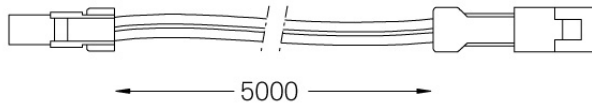

Extension cable for Limit.
Optional
Includes male and female plug
connector

Weight
0,012Kg

Limit

Extension cable

18108

Extension cable for Limit.
Optional
Includes male and female plug
connector

Weight
0,04Kg