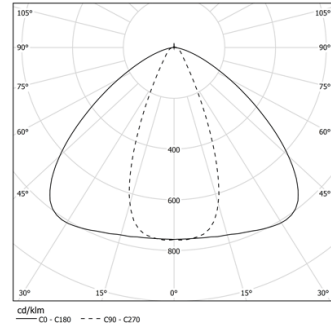

4,5W / 460lm / 4000K / Medium 30° / 310mm

62789

Design: O/M

Module with housing made of aluminium profile with integrated LED light source and frosted acrylic diffuser.

Includes cable to connect modules with male and female plug connector.

LED	4000K	Light Source	Luminaire
Power		4,5W	4,5W
Flux		560lm	460lm
Efficiency		124lm/W	102lm/W
LOR		-	82%
UGR		-	-

Beam angle
Medium 30°

Application

Weight
0,09Kg

mm

Finishes

● .25 Frost

Included