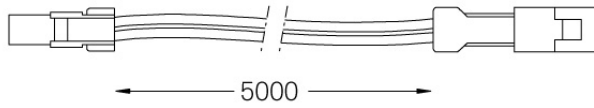

Limit

Extension cable

18108

Extension cable for Limit.
Optional
Includes male and female plug
connector

Weight
0,04Kg