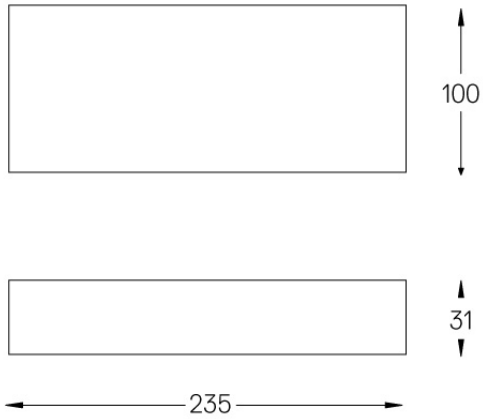

Limit

Power Supply 150W

18824

Driver until 150W, 220/230Vac.
The driver's power should be higher than, and close to, the sum of the power of the modules.

Weight
0,950Kg