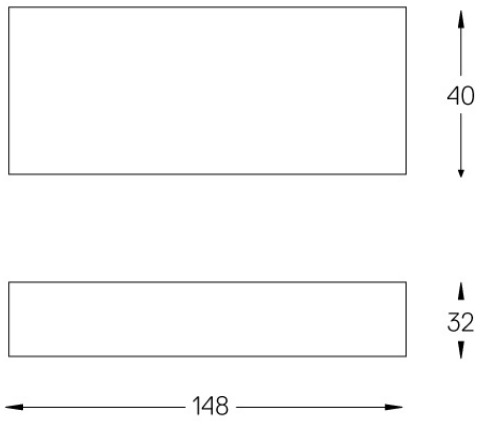

Limit

Power Supply 16W

18820

Driver until 16W, 220/230Vac.
The driver's power should be higher than, and close to, the sum of the power of the modules.

Weight
0,210Kg