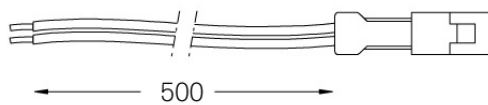

Limit

Power cable

18105

Power cable for Limit.
Includes female connector at one end.

Weight
0,0064Kg

Limit

Power cable

18106