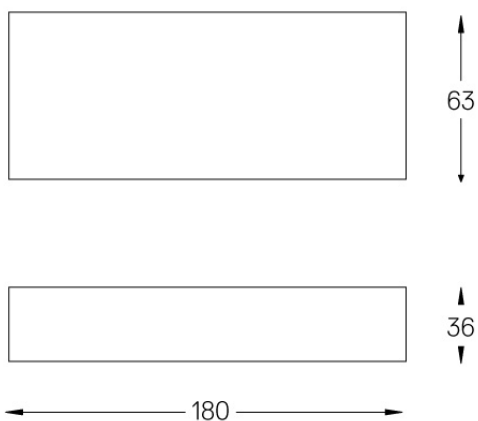

Limit

Power Supply 75W

18823

Driver until 75W, 220/230Vac.
The driver's power should be higher than, and close to, the sum of the power of the modules.

Weight
0,8Kg