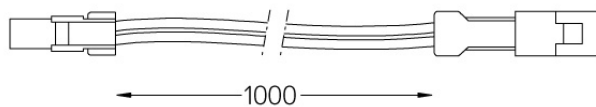

Limit

Extension cable

18107

Extension cable for Limit.
Optional
Includes male and female plug
connector

Weight
0,012Kg

Limit

Extension cable

18108