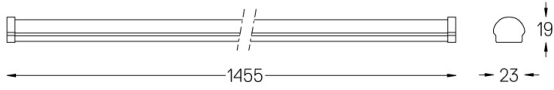

Components supplied separately: power supply, DALI dimmer, power cable, extension cable and fitting accessories 45°.

Maximum length of the sum of the modules: ≤4m.

LED CRI>80 / >50.000h, L80/B50 / 3-step MacAdam.  
IP44 | 48Vdc

LED	3000K	Light Source	Luminaire
Power		23W	23W
Flux		2600lm	2150lm
Efficiency		113lm/W	93lm/W
LOR		-	83%
UGR		-	-

Beam angle  
Medium 30°

Application

Weight  
0,44Kg

mm

#### Included

Fitting accessories 0°  
34x19x7mm