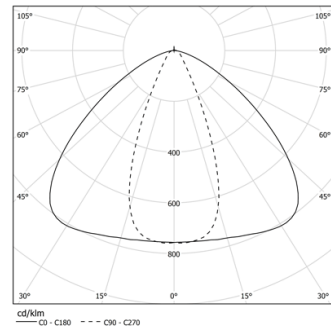

18W / 1720lm / 3000K / Medium 30° /  
1165mm

62787

Design: O/M

Module with housing made of aluminium profile with integrated LED light source and frosted acrylic diffuser.

Includes cable to connect modules with male and female plug connector.

Components supplied separately: power supply, DALI dimmer, power cable, extension cable and fitting accessories 45°.

Maximum length of the sum of the modules: ≤4m.

LED CRI>80 / >50.000h, L80/B50 / 3-step MacAdam.  
IP44 | 48Vdc

LED	3000K	Light Source	Luminaire
Power	18W	18W	18W
Flux	2080lm	1720lm	1720lm
Efficiency	116lm/W	96lm/W	96lm/W
LOR	-	-	83%
UGR	-	-	-

Beam angle  
Medium 30°

Application

Weight  
0,35Kg

mm

#### Included

Fitting accessories 0°  
34x19x7mm