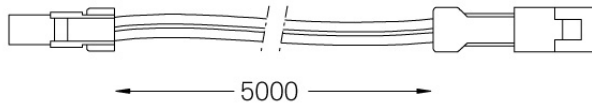

## Limit

---

Extension cable

18108

Extension cable for Limit.  
Optional  
Includes male and female plug  
connector

---

Weight  
0,04Kg

Fitting accessories 45°