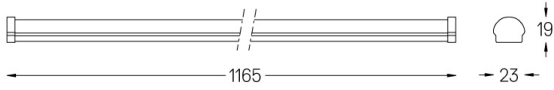

LED	3000K	Light Source	Luminaire
Power		18W	18W
Flux		2080lm	1720lm
Efficiency		116lm/W	96lm/W
LOR		-	83%
UGR		-	-

Beam angle  
Medium 30°

Application

Weight  
0,35Kg

mm