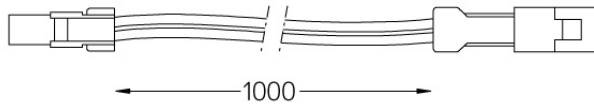

## Limit

---

Extension cable

18107

Extension cable for Limit.  
Optional  
Includes male and female plug  
connector

---

Weight  
**0,012Kg**