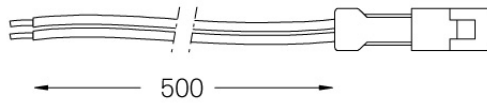

## Limit

---

Power cable

18105

Power cable for Limit.  
Includes female connector at one  
end.

---

Weight  
0,0064Kg