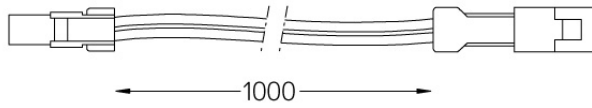

Limit

Extension cable

18107

Extension cable for Limit.
Optional
Includes male and female plug
connector

Weight
0,012Kg

Limit

Extension cable

18108