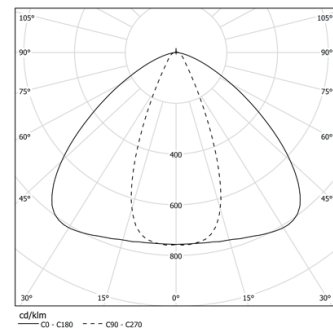

14W / 1290lm / 3000K / Medium 30° /
880mm

62786

Design: O/M

Module with housing made of aluminium profile with integrated LED light source and frosted acrylic diffuser.

Includes cable to connect modules with male and female plug connector.

LED	3000K	Light Source	Luminaire
Power		14W	14W
Flux		1560lm	1290lm
Efficiency		111lm/W	92lm/W
LOR		-	83%
UGR		-	-

Beam angle
Medium 30°

Application

Weight
0,27Kg

mm

Finishes

● .25 Frost

Included