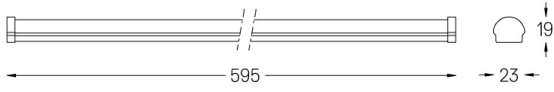

Maximum length of the sum of the modules: ≤4m.

LED CRI>80 / >50.000h, L80/B50 / 3-step MacAdam.
IP44 | 48Vdc

LED	3000K	Light Source	Luminaire
Power	9W	9W	9W
Flux	1040lm	860lm	860lm
Efficiency	116lm/W	96lm/W	96lm/W
LOR	-	-	83%
UGR	-	-	-

Beam angle
Medium 30°

Application

Weight
0,18Kg

mm

Finishes

● .25 Frost

Included

Fitting accessories 0°
34x19x7mm