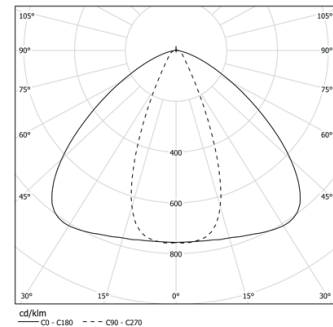

Maximum length of the sum of the modules: ≤4m.

LED CRI>80 / >50.000h, L80/B50 / 3-step MacAdam.
IP44 | 48Vdc

LED	3000K	Light Source	Luminaire
Power	9W	9W	9W
Flux	1040lm	860lm	860lm
Efficiency	116lm/W	96lm/W	96lm/W
LOR	-	-	83%
UGR	-	-	-

Beam angle
Medium 30°

Application

Weight
0,18Kg

mm

Finishes

● .25 Frost

Included

Fitting accessories 0°
34x19x7mm