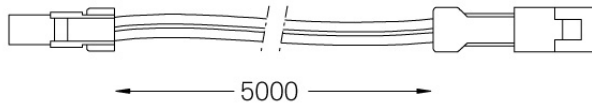

Limit

Extension cable

18108

Extension cable for Limit.
Optional
Includes male and female plug
connector

Weight
0,04Kg