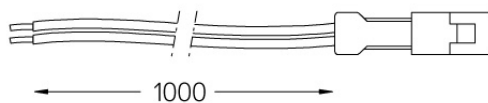

Limit

Power cable

18106

Power cable for Limit.
Includes female connector at one
end.

Weight
0,011Kg