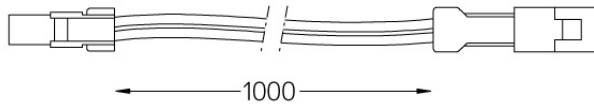

Limit

Extension cable

18107

Extension cable for Limit.
Optional
Includes male and female plug
connector

Weight
0,012Kg

Limit

Extension cable

18108