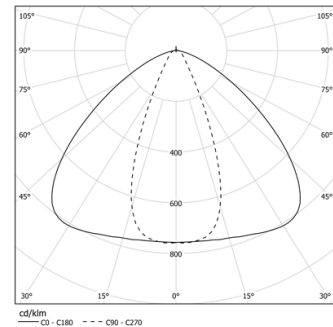

4,5W / 430lm / 3000K / Medium 30° / 310mm

62784

Design: O/M

Module with housing made of aluminium profile with integrated LED light source and frosted acrylic diffuser.

Includes cable to connect modules with male and female plug connector.

LED	3000K	Light Source	Luminaire
Power		4,5W	4,5W
Flux		520lm	430lm
Efficiency		116lm/W	96lm/W
LOR		-	83%
UGR		-	-

Beam angle
Medium 30°

Application

Weight
0,09Kg

mm

Finishes

● .25 Frost

Included