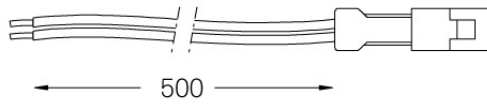

Limit

Power cable

18105

Power cable for Limit.
Includes female connector at one
end.

Weight
0,0064Kg

Limit

Power cable

18106