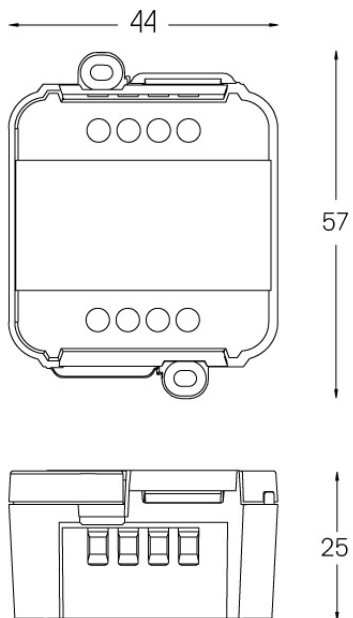

18822

Driver until 55W, 220/230Vac.
The driver's power should be higher than, and close to, the sum of the power of the modules.

Weight
0,250Kg

Limit

Power Supply 75W

18823

Driver until 75W, 220/230Vac.
The driver's power should be higher than, and close to, the sum of the power of the modules.

Weight
0,8Kg

Limit

Power Supply 150W

18824

Driver until 150W, 220/230Vac.
The driver's power should be higher than, and close to, the sum of the power of the modules.

Weight
0,950Kg

Dimmer DALI

Weight
0,04Kg

Limit

Extension cable

18107

Extension cable for Limit.
Optional
Includes male and female plug
connector

Weight
0,012Kg

Limit

Extension cable

18108

Extension cable for Limit.
Optional
Includes male and female plug
connector

Weight
0,04Kg

Fitting accessories 45°