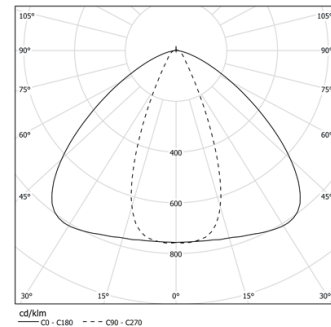

14W / 1290lm / 2700K / Medium 30° /
880mm

62781

Design: O/M

Module with housing made of aluminium profile with integrated LED light source and frosted acrylic diffuser.

Includes cable to connect modules with male and female plug connector.

LED	2700K	Light Source	Luminaire
Power		14W	14W
Flux		1560lm	1290lm
Efficiency		111lm/W	92lm/W
LOR		-	83%
UGR		-	-

Beam angle
Medium 30°

Application

Weight
0,27Kg

mm

Finishes

● .25 Frost

Included