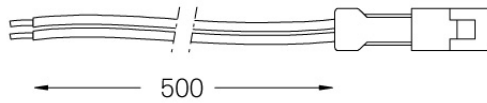

Limit

Power cable

18105

Power cable for Limit.
Includes female connector at one
end.

Weight
0,0064Kg

Limit

Power cable

18106