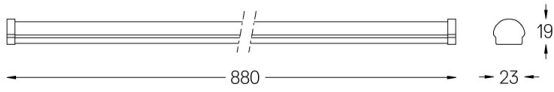

Components supplied separately: power supply, DALI dimmer, power cable, extension cable and fitting accessories 45°.

Maximum length of the sum of the modules: ≤4m.

LED CRI>80 / >50.000h, L80/B50 / 3-step MacAdam.
IP44 | 48Vdc

LED	2700K	Light Source	Luminaire
Power		14W	14W
Flux		1560lm	1290lm
Efficiency		111lm/W	92lm/W
LOR		-	83%
UGR		-	-

Beam angle
Medium 30°

Application

Weight
0,27Kg

mm

Finishes

● .25 Frost

Included