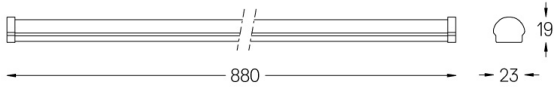

Maximum length of the sum of the modules: ≤4m.

LED CRI>80 / >50.000h, L80/B50 / 3-step MacAdam.
IP44 | 48Vdc

| LED | 4000K | Light Source | Luminaire |
|------------|---------|--------------|-----------|
| Power | 14W | 14W | 14W |
| Flux | 1680lm | 1410lm | 1410lm |
| Efficiency | 120lm/W | 101lm/W | 101lm/W |
| LOR | - | - | 84% |
| UGR | - | - | - |

Beam angle
Diffuse

Application

Weight
0,27Kg

mm

Finishes

● .25 Frost

Included

Fitting accessories 0°
34x19x7mm