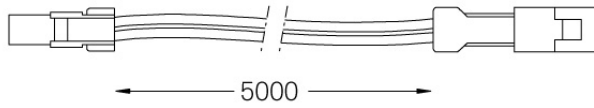

Extension cable for Limit.
Optional
Includes male and female plug
connector

Weight
0,012Kg

Limit

Extension cable

18108

Extension cable for Limit.
Optional
Includes male and female plug
connector

Weight
0,04Kg