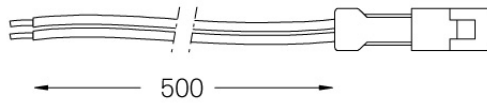

Optional

18107 Extension cable

2x0,35mm² (1m)

18108 Extension cable

2x0,35mm² (5m)

18831 Fitting accessories 45°

45x19,5x20mm

Limit

Power cable

18105

Power cable for Limit.
Includes female connector at one
end.

Weight
0,0064Kg

Limit

Power cable

18106

Power cable for Limit.
Includes female connector at one
end.