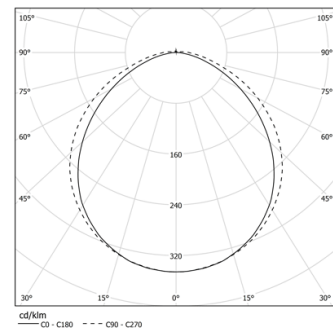

Maximum length of the sum of the modules: ≤4m.

LED CRI>80 / >50.000h, L80/B50 / 3-step MacAdam.
IP44 | 48Vdc

| LED | 4000K | Light Source | Luminaire |
|------------|---------|--------------|-----------|
| Power | 14W | 14W | 14W |
| Flux | 1680lm | 1410lm | 1410lm |
| Efficiency | 120lm/W | 101lm/W | 101lm/W |
| LOR | - | - | 84% |
| UGR | - | - | - |

Beam angle
Diffuse

Application

Weight
0,27Kg

mm

Finishes

● .25 Frost

Included

Fitting accessories 0°
34x19x7mm