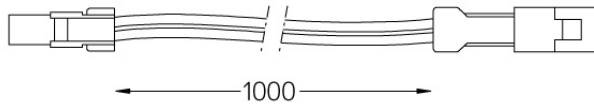

Limit

Extension cable

18107

Extension cable for Limit.
Optional
Includes male and female plug
connector

Weight
0,012Kg