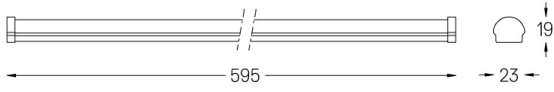

mm

Finishes

● .25 Frost

Included

Fitting accessories 0°
34x19x7mm

Mandatory

18105 Power cable

2x0,35mm² (0,5m)

18106 Power cable

2x0,35mm² (1m)

18820 Power Supply 16W

On/Off

18821 Power Supply 30W

On/Off

18822 Power Supply 55W

On/Off

18823 Power Supply 75W

On/Off

18824 Power Supply 150W

On/Off

18833 LED Dimmer DALI

Optional

18107 Extension cable

2x0,35mm² (1m)

18108 Extension cable

2x0,35mm² (5m)

18831 Fitting accessories 45°

45x19,5x20mm