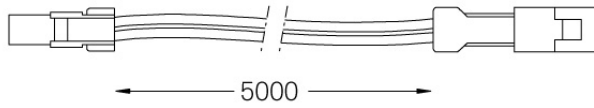

## Limit

---

Extension cable

18108

Extension cable for Limit.  
Optional  
Includes male and female plug  
connector

---

Weight  
0,04Kg

Fitting accessories 45°