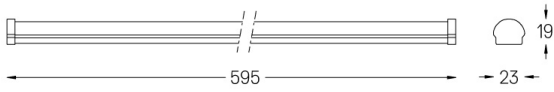

Maximum length of the sum of the modules: $\leq 4m$.

LED CRI>80 / >50.000h, L80/B50 / 3-step MacAdam.
IP44 | 48Vdc

LED	3000K	Light Source	Luminaire
Power		9W	9W
Flux		1040lm	880lm
Efficiency		116lm/W	98lm/W
LOR		-	85%
UGR		-	-

Beam angle
Diffuse

Application

Weight
0,18Kg

mm

Finishes

● .25 Frost

Included

Fitting accessories 0°
34x19x7mm