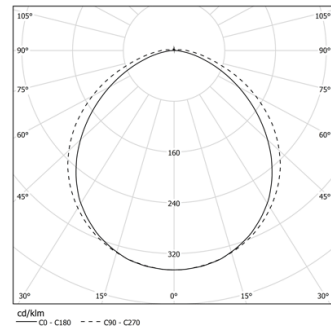

Maximum length of the sum of the modules: $\leq 4m$.

LED CRI>80 / >50.000h, L80/B50 / 3-step MacAdam.
IP44 | 48Vdc

LED	3000K	Light Source	Luminaire
Power		9W	9W
Flux		1040lm	880lm
Efficiency		116lm/W	98lm/W
LOR		-	85%
UGR		-	-

Beam angle
Diffuse

Application

Weight
0,18Kg

mm

Finishes

● .25 Frost

Included

Fitting accessories 0°
34x19x7mm