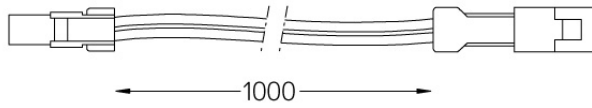

## Limit

---

Extension cable

18107

Extension cable for Limit.  
Optional  
Includes male and female plug  
connector

---

Weight  
0,012Kg