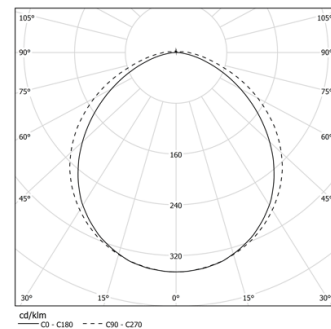

Maximum length of the sum of the modules:  $\leq 4m$ .

LED CRI>80 / >50.000h, L80/B50 / 3-step MacAdam.  
IP44 | 48Vdc

LED	3000K	Light Source	Luminaire
Power		9W	9W
Flux		1040lm	880lm
Efficiency		116lm/W	98lm/W
LOR		-	85%
UGR		-	-

Beam angle  
Diffuse

Application

Weight  
0,18Kg

mm