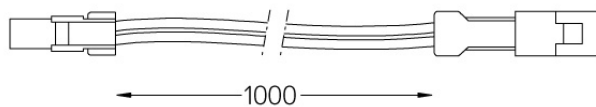

Extension cable for Limit.
Optional
Includes male and female plug
connector

Weight
0,012Kg

Limit

Extension cable

18108

Extension cable for Limit.
Optional
Includes male and female plug
connector

Weight
0,04Kg